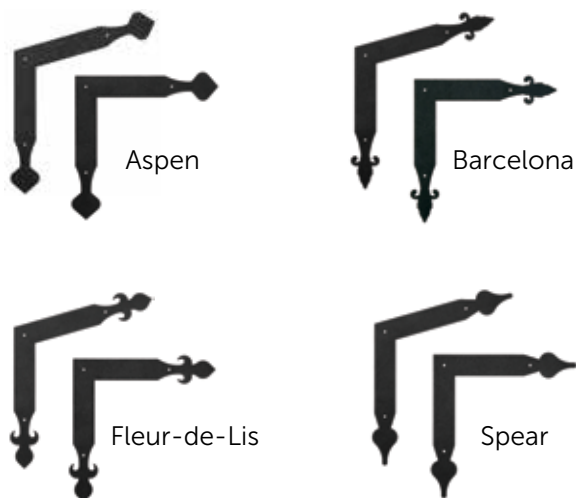

Corner & Angle Brackets