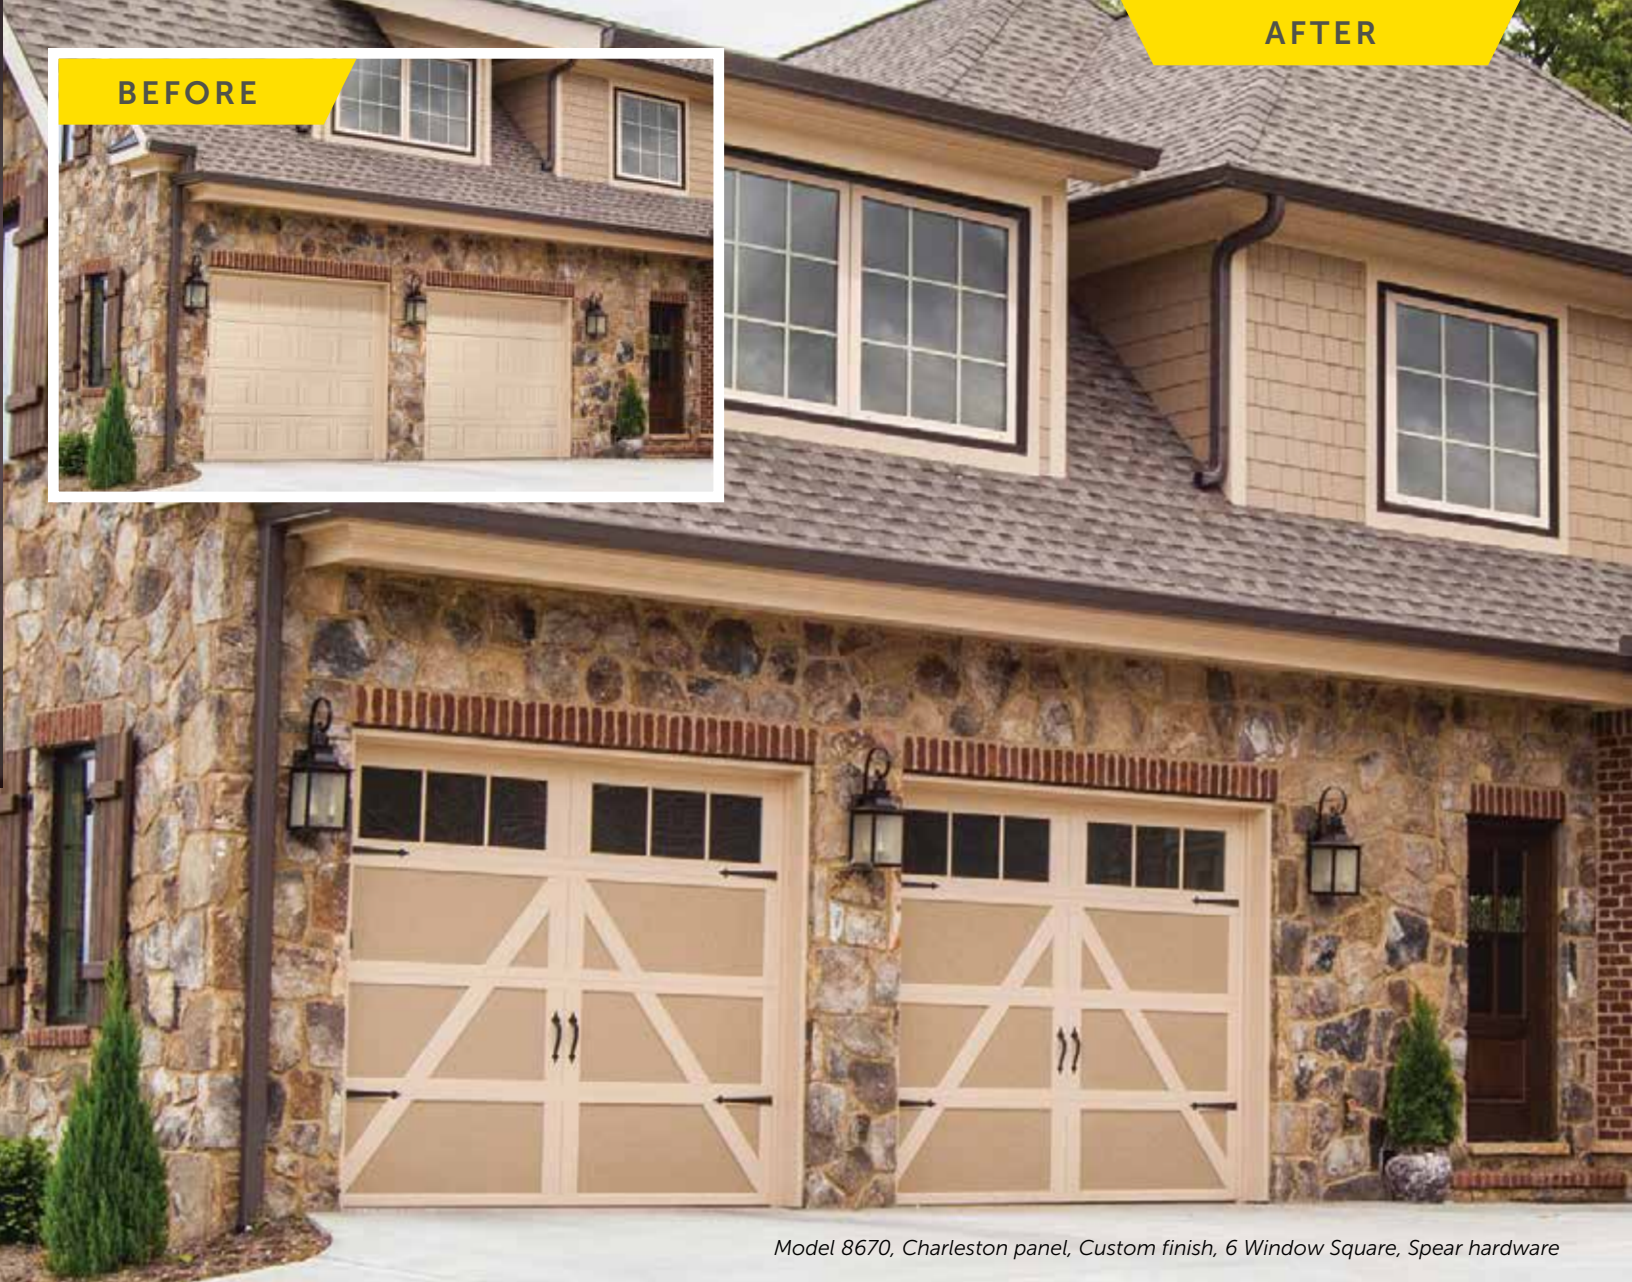

AFTER

BEFORE

Model 8670, Charleston panel, Custom finish, 6 Window Square, Spear hardware

Garage Door Design Center

To see this door on your home, visit wayne-dalton.com, or download our Garage Door Design Center app. Upload a photo of your home and experiment with panel designs, color options, window styles and decorative hardware designs. Instant curb appeal awaits you with just a click of your mouse.

Wayne Dalton
GARAGE DOORS

DISTRIBUTED BY:

2501 S. State Hwy. 121 Bus., Ste 200
Lewisville, TX 75067

wayne-dalton.com