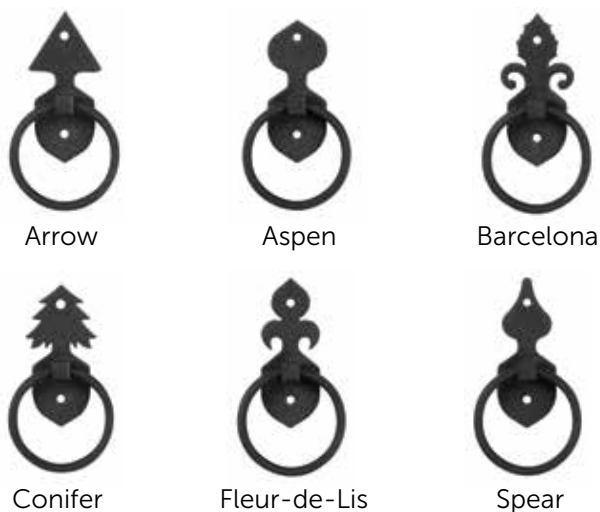

Hammered Knockers