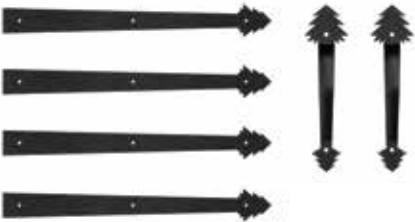

# Collections

Each collection consists of four 16"x 2" hinge straps and two 9" pull handles. Every piece is made from black powder coated steel with a hand-hammered look. Additional accent pieces are available to match or complement each collection.

---

**Arrow**

**Aspen**

**Barcelona**

**Bean**

**Conifer**

**Fleur-de-Lis**

**Spear**

# Door Accents

Knockers, corner brackets and clavos give a respectful nod to the decorative nails and studs craftsmen have used to accent their entry doors for hundreds of years.