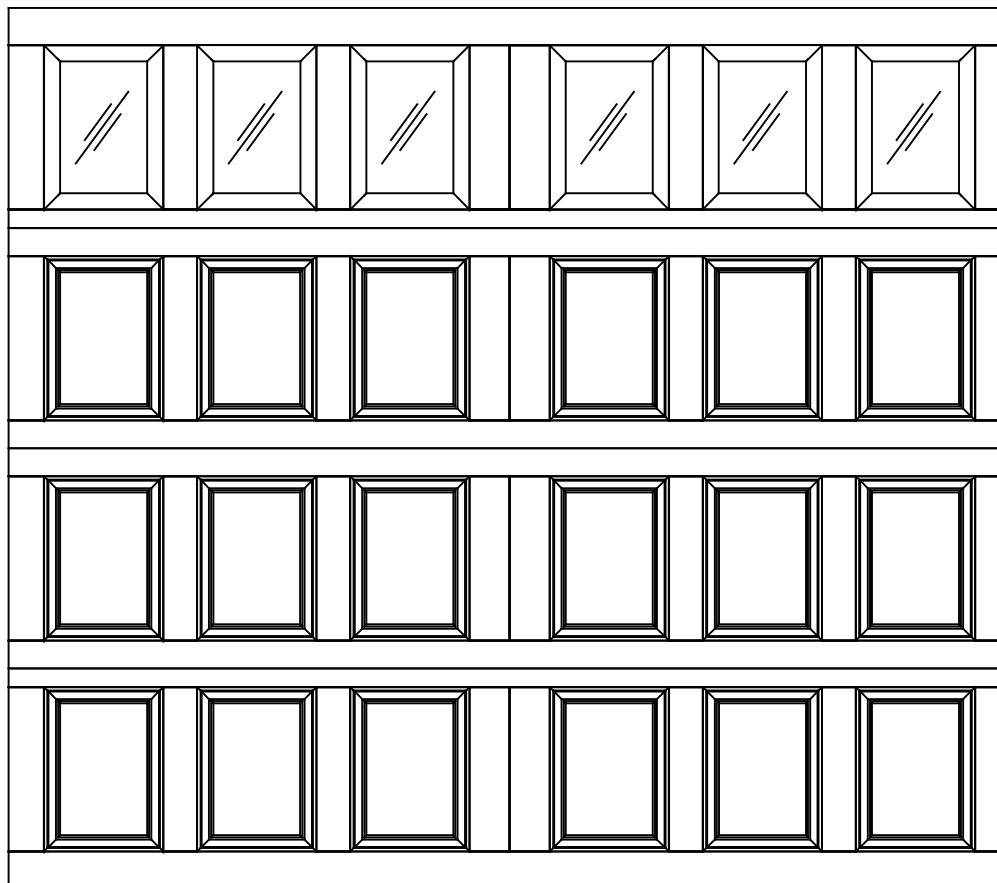

WAYNE DALTON, A DIVISION OF THE
OVERHEAD DOOR CORP.

EXTERIOR VIEW

WAYNE DALTON CONFIDENTIAL PROPRIETARY
NOT TO BE DUPLICATED OR REPRINTED WITHOUT
WRITTEN PERMISSION FROM OVERHEAD DOOR CORP.

WWW.WAYNE-DALTON.COM

9x8 9800 VRP DESIGN
4 SECTION/6 PANEL
PLAIN GLAZED TOP SECTION SHOWN
CONSISTS OF (4) 23.80" SECTIONS