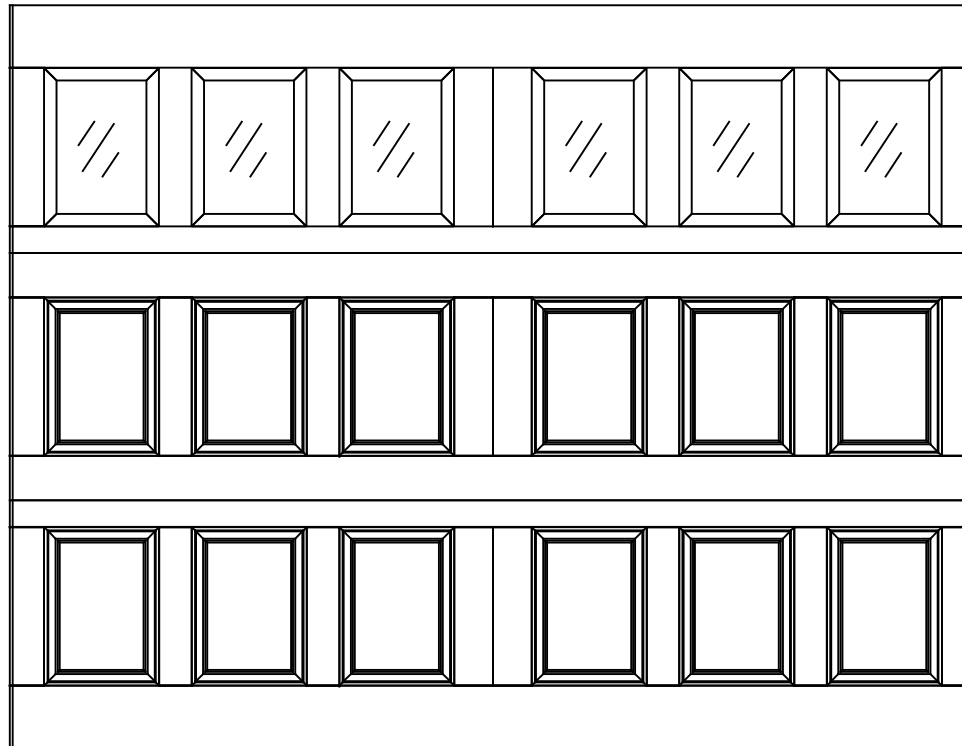

WAYNE DALTON, A DIVISION OF THE
OVERHEAD DOOR CORP.

EXTERIOR VIEW

WAYNE DALTON CONFIDENTIAL PROPRIETARY
NOT TO BE DUPLICATED OR REPRINTED WITHOUT
WRITTEN PERMISSION FROM OVERHEAD DOOR CORP.

WWW.WAYNE-DALTON.COM

9x7 9800 VRP DESIGN
3 SECTION/6 PANEL
PLAIN GLAZED TOP SECTION SHOWN
CONSISTS OF (3) 27.73" SECTIONS