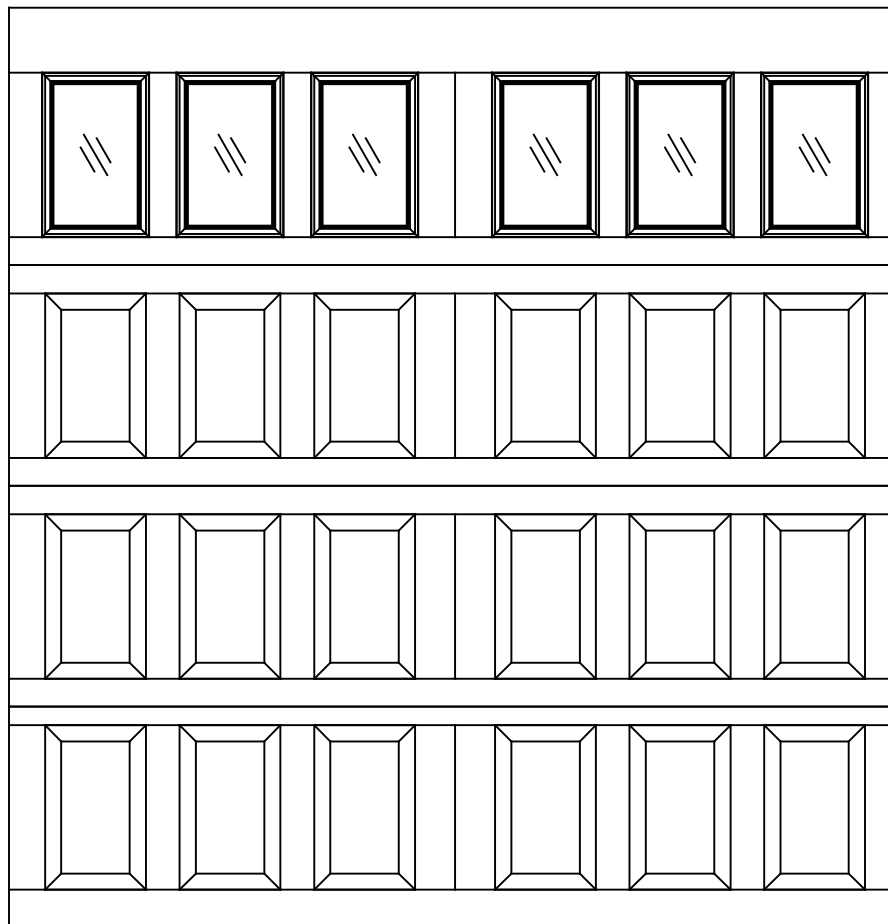

8 x 8 9800 VRP DESIGN

4 SECTION/6 PANEL

PLAIN GLAZED TOP SECTION SHOWN

CONSISTS OF (4) 23.80" SECTIONS