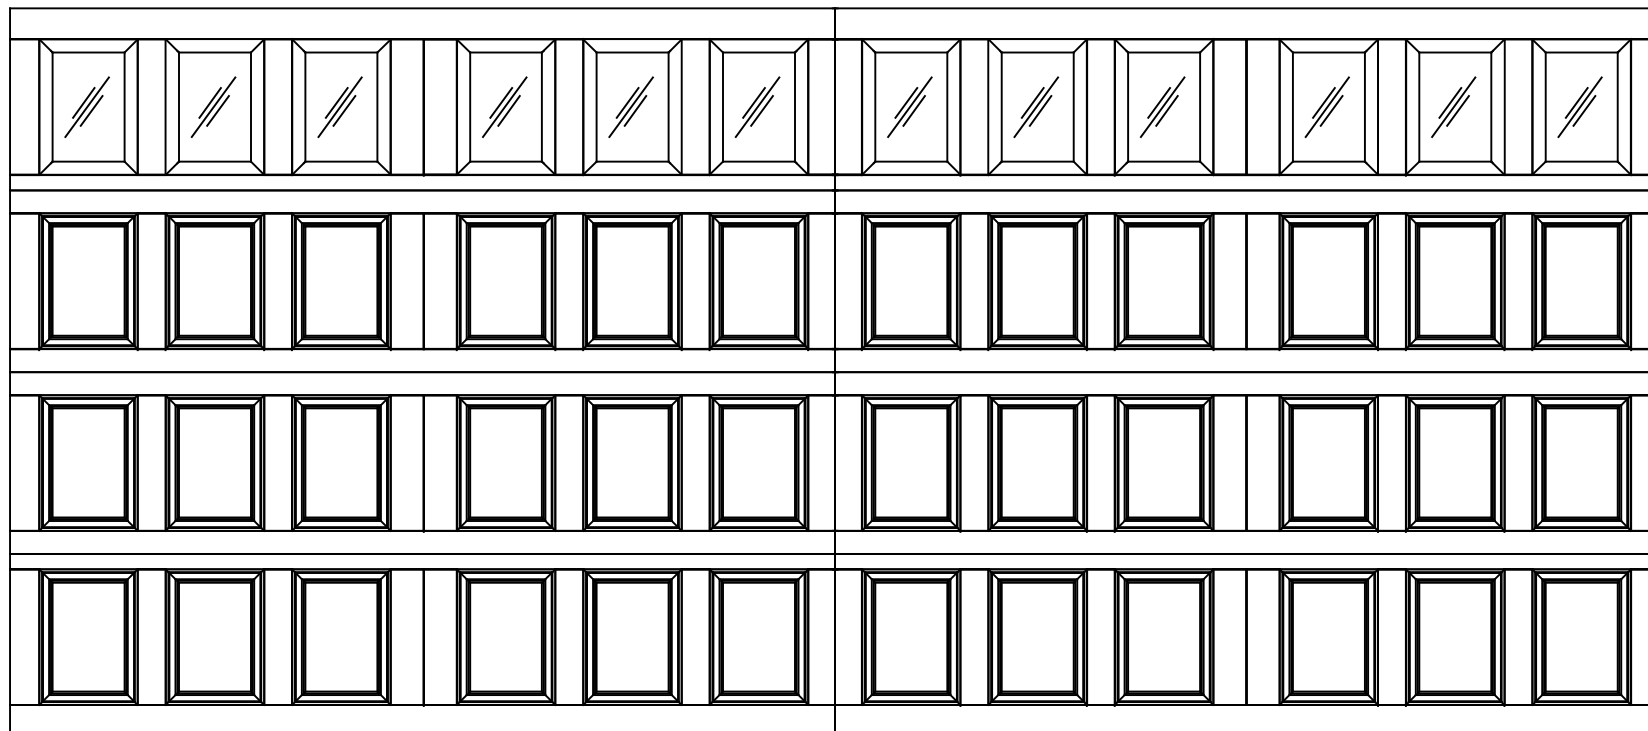

WAYNE DALTON, A DIVISION OF THE
OVERHEAD DOOR CORP.

EXTERIOR VIEW

WAYNE DALTON CONFIDENTIAL PROPRIETARY
NOT TO BE DUPLICATED OR REPRINTED WITHOUT
WRITTEN PERMISSION FROM OVERHEAD DOOR CORP.

WWW.WAYNE-DALTON.COM

18x8 9800 VRP DESIGN
4 SECTION/12 PANEL
PLAIN GLAZED TOP SECTION SHOWN
CONSISTS OF (4) 23.80" SECTIONS