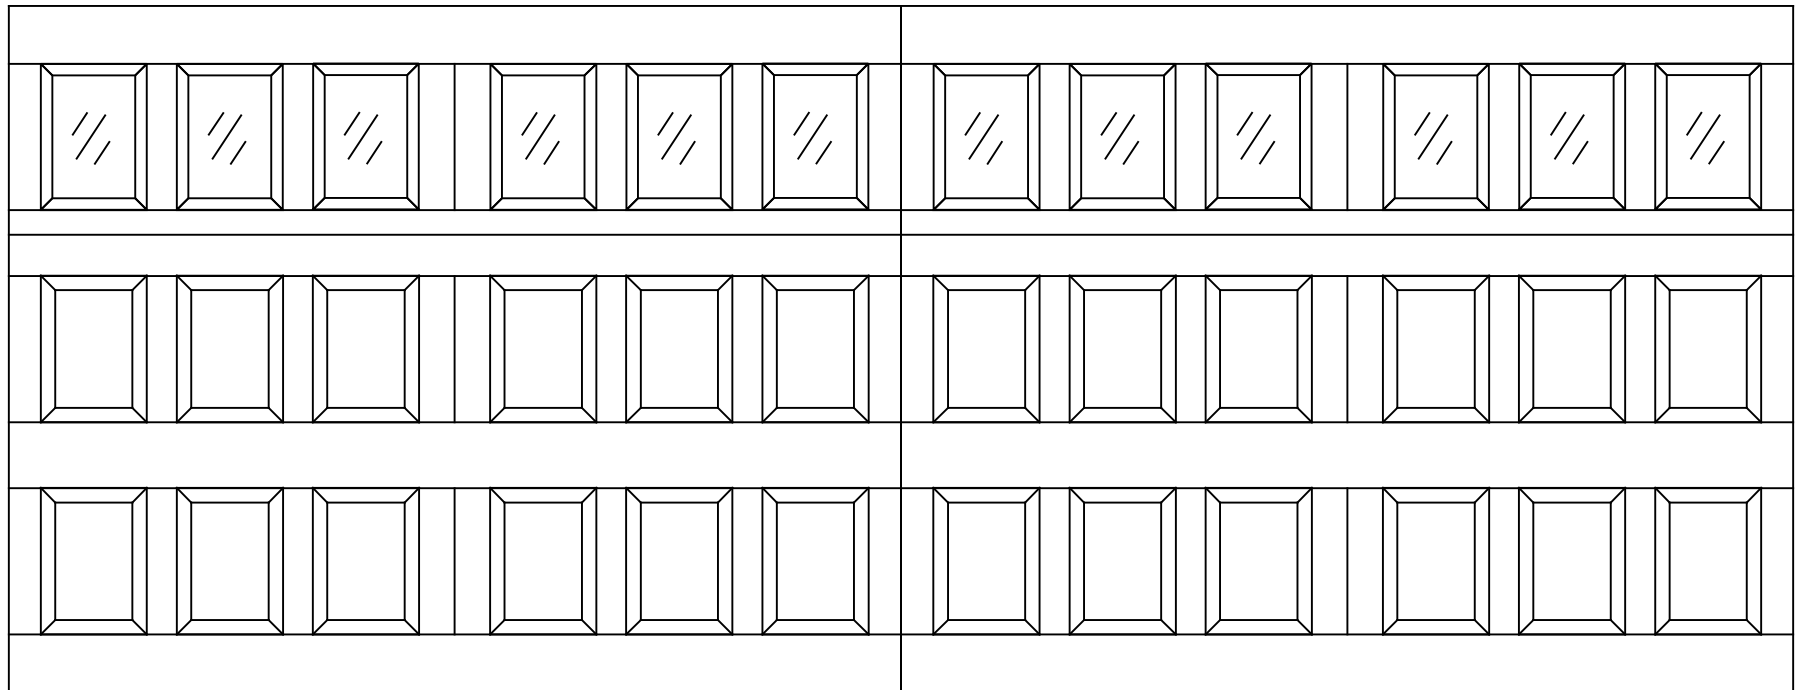

WAYNE DALTON, A DIVISION OF THE
OVERHEAD DOOR CORP.

EXTERIOR VIEW

WAYNE DALTON CONFIDENTIAL PROPRIETARY
NOT TO BE DUPLICATED OR REPRINTED WITHOUT
WRITTEN PERMISSION FROM OVERHEAD DOOR CORP.

WWW.WAYNE-DALTON.COM

18x7 9800 VRP DESIGN
3 SECTION/12 PANEL
PLAIN GLAZED TOP SECTION SHOWN
CONSISTS OF (3) 27.73" SECTIONS