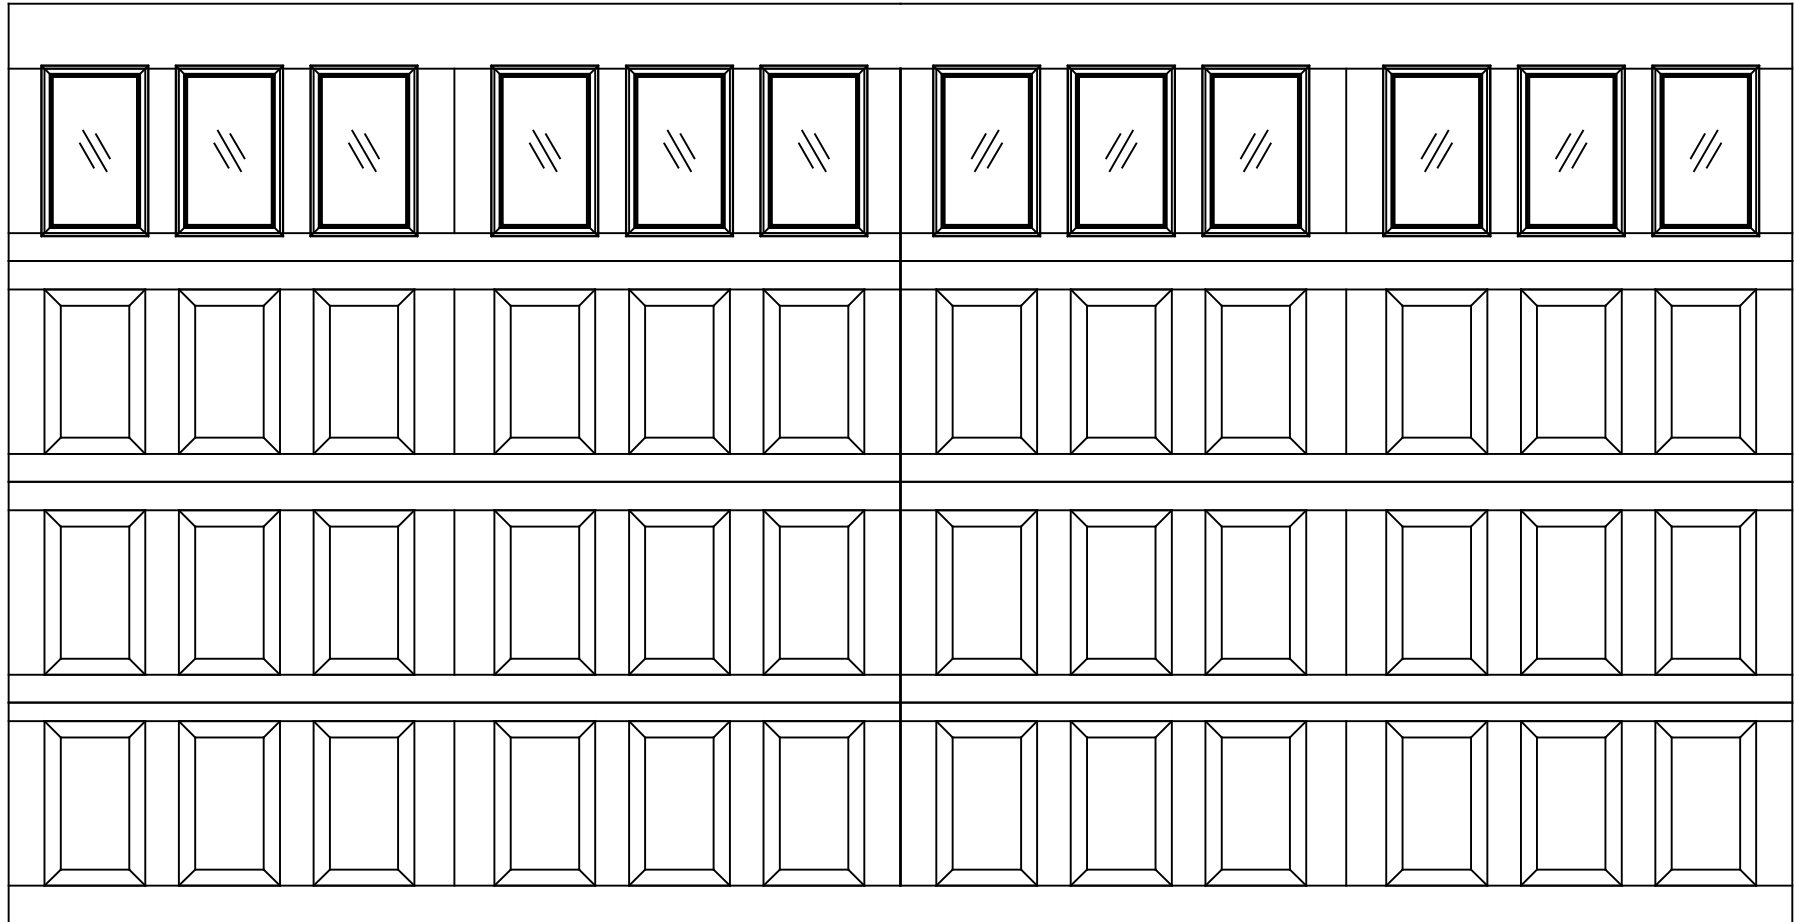

16 x 8 9800 VRP DESIGN

4 SECTION/6 PANEL

PLAIN GLAZED TOP SECTION SHOWN

CONSISTS OF (4) 23.80" SECTIONS