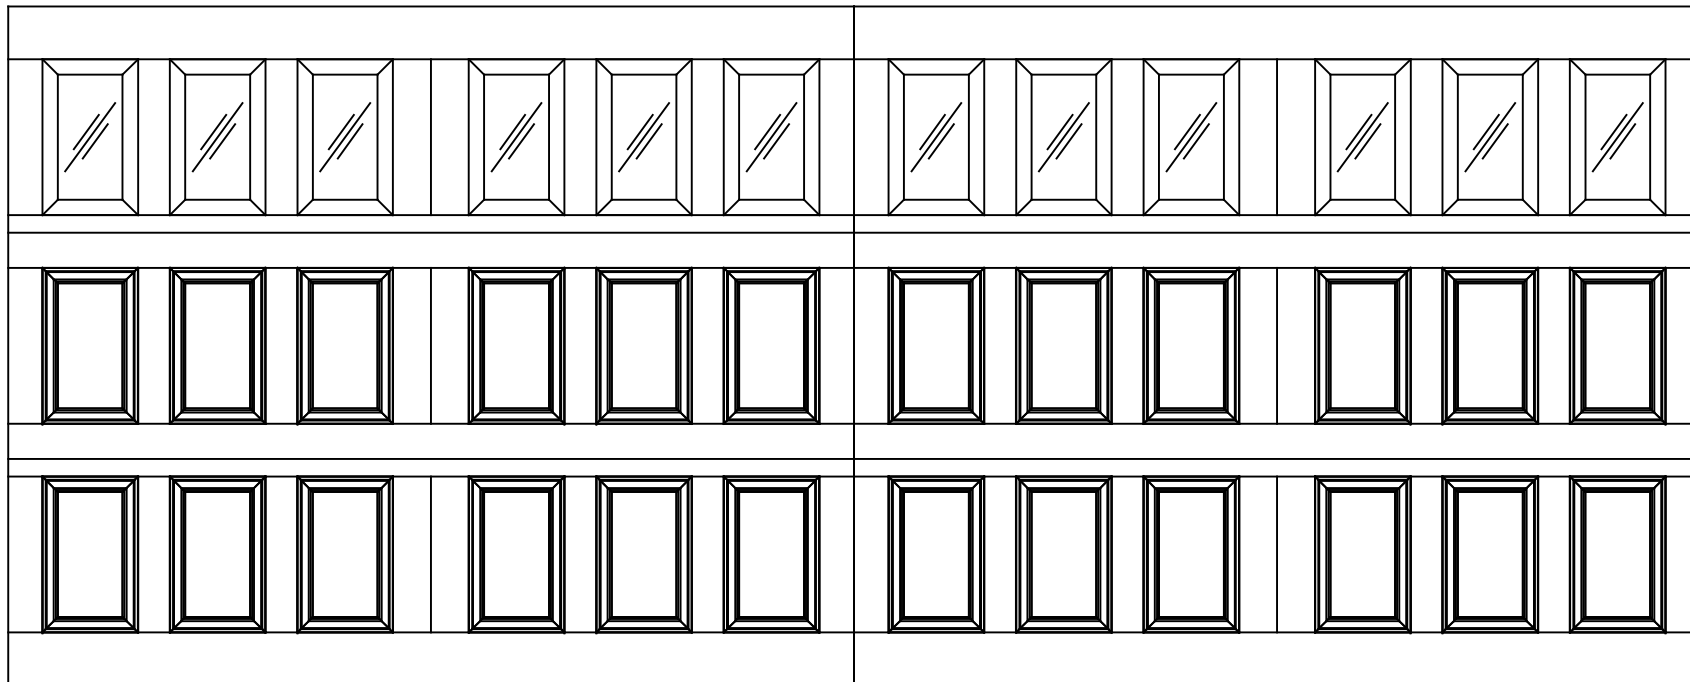

WAYNE DALTON, A DIVISION OF THE
OVERHEAD DOOR CORP.

EXTERIOR VIEW

WAYNE DALTON CONFIDENTIAL PROPRIETARY
NOT TO BE DUPLICATED OR REPRINTED WITHOUT
WRITTEN PERMISSION FROM OVERHEAD DOOR CORP.

WWW.WAYNE-DALTON.COM

16x7 9800 VRP DESIGN
3 SECTION/12 PANEL
PLAIN GLAZED TOP SECTION SHOWN
CONSISTS OF (3) 27.73" SECTIONS