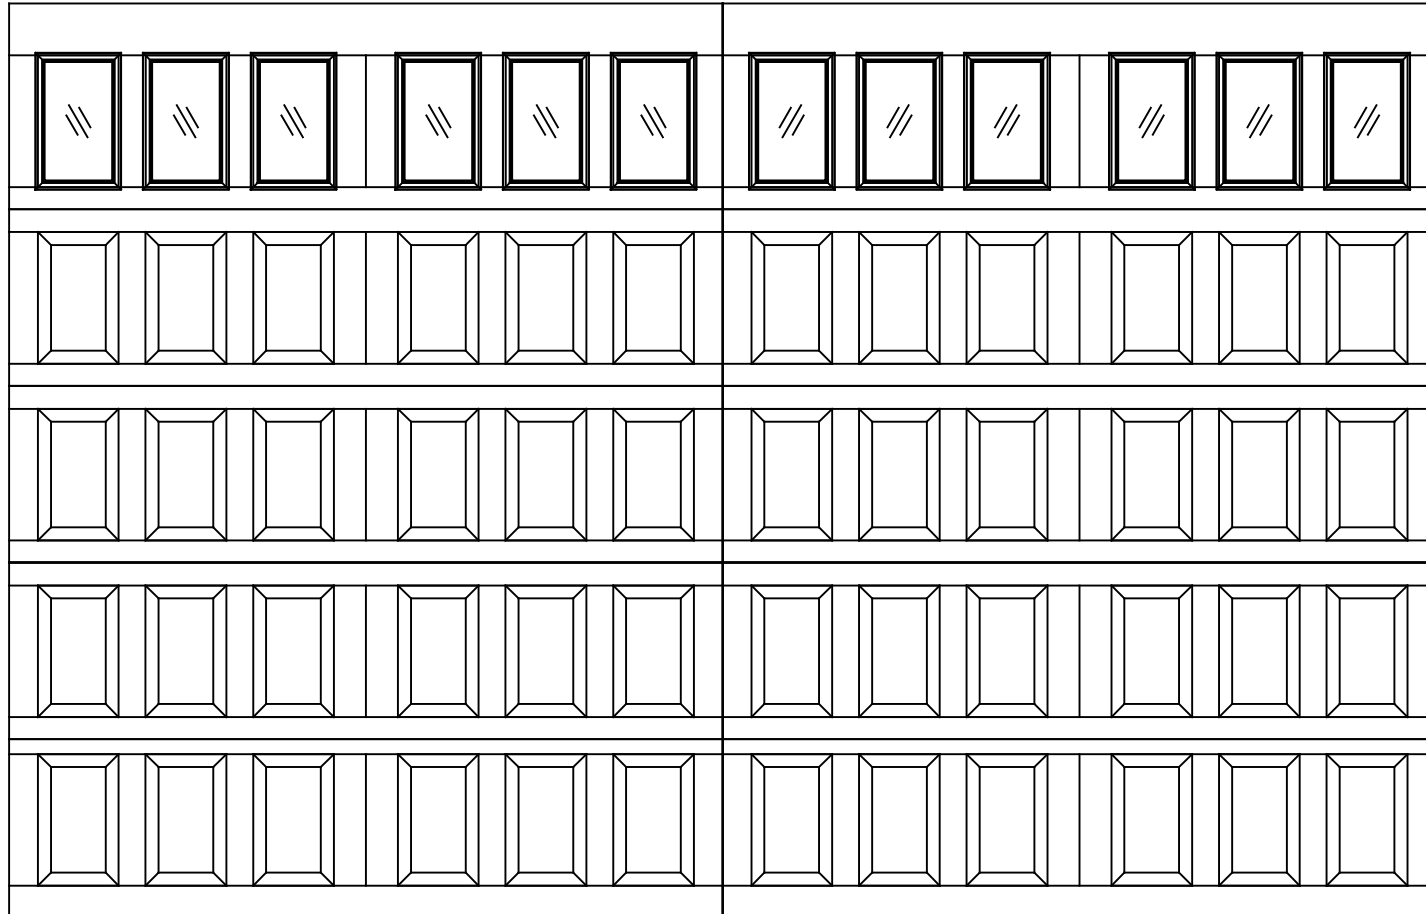

WAYNE DALTON, A DIVISION OF THE
OVERHEAD DOOR CORP.

EXTERIOR VIEW

WAYNE DALTON CONFIDENTIAL PROPRIETARY
NOT TO BE DUPLICATED OR REPRINTED WITHOUT
WRITTEN PERMISSION FROM OVERHEAD DOOR CORP.

WWW.WAYNE-DALTON.COM

16 x 10 9800 VRP DESIGN

5 SECTION/6 PANEL

PLAIN GLAZED TOP SECTION SHOWN

CONSISTS OF (5) 23.80" SECTIONS