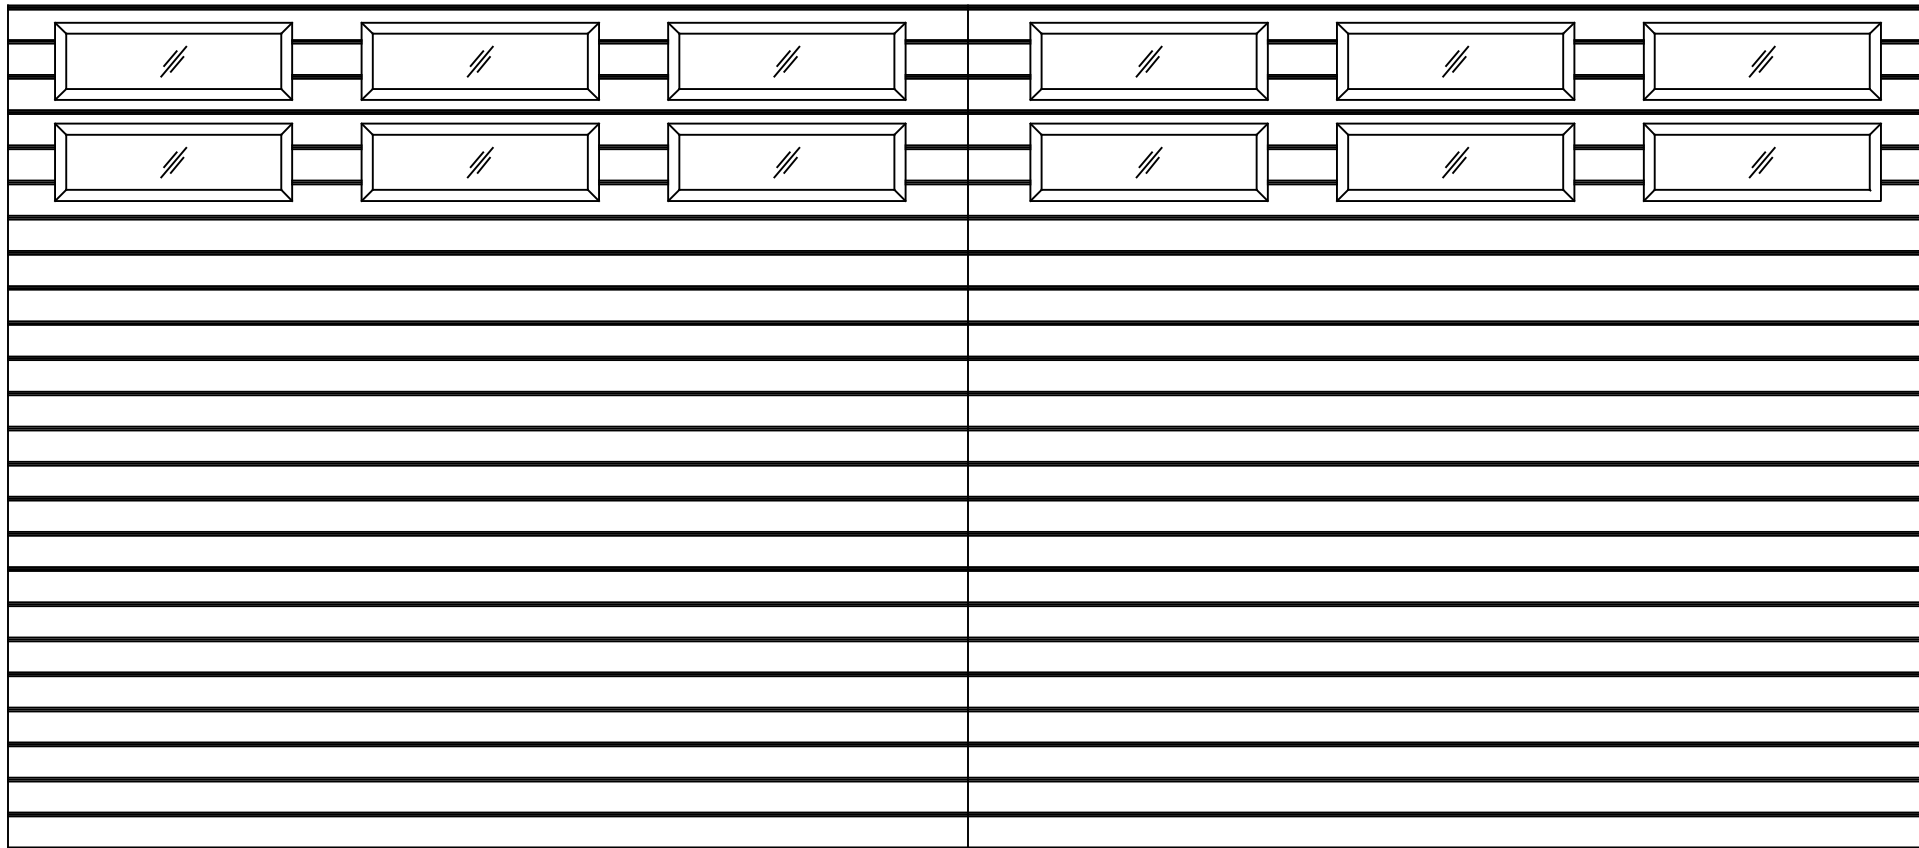

WAYNE DALTON, A DIVISION OF THE  
OVERHEAD DOOR CORP.

# EXTERIOR VIEW

WAYNE DALTON CONFIDENTIAL PROPRIETARY  
NOT TO BE DUPLICATED OR REPRINTED WITHOUT  
WRITTEN PERMISSION FROM OVERHEAD DOOR CORP.

[WWW.WAYNE-DALTON.COM](http://WWW.WAYNE-DALTON.COM)

18 X 8 9800 HVG DESIGN  
4 SECTION/4 PANEL  
HORIZONTAL GLAZED TOP SECTION SHOWN  
CONSISTS OF (4) 23.8" SECTIONS