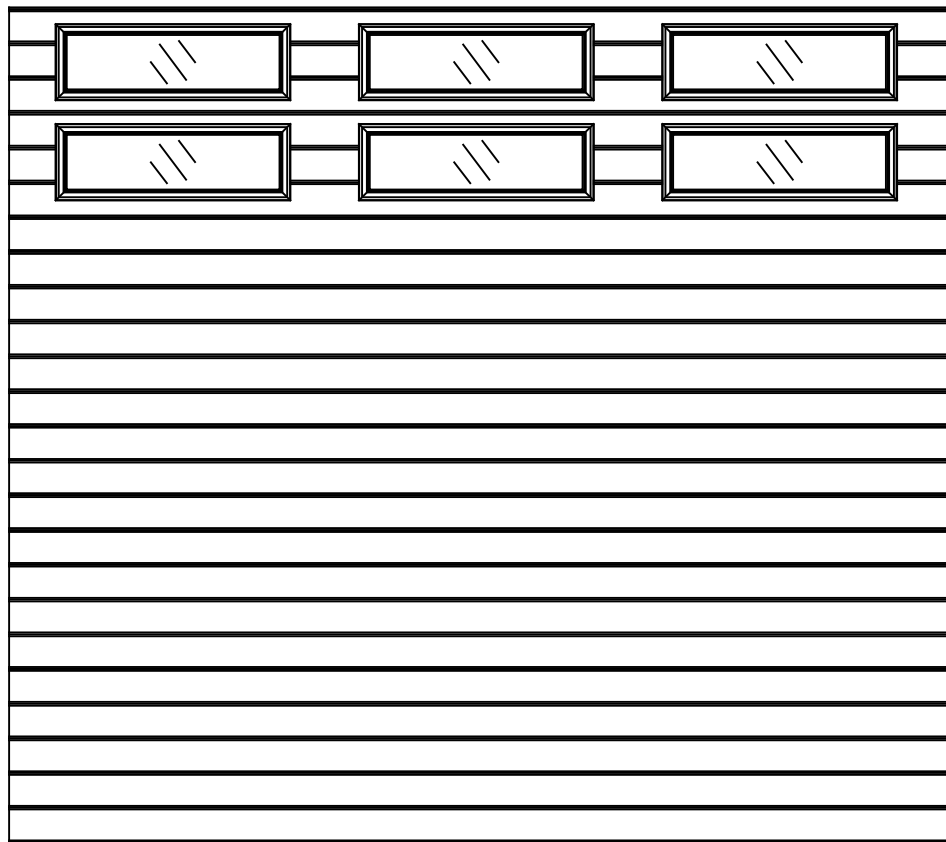

WAYNE DALTON, A DIVISION OF THE  
OVERHEAD DOOR CORP.

# *EXTERIOR VIEW*

WAYNE DALTON CONFIDENTIAL PROPRIETARY  
NOT TO BE DUPLICATED OR REPRINTED WITHOUT  
WRITTEN PERMISSION FROM OVERHEAD DOOR CORP.

[WWW.WAYNE-DALTON.COM](http://WWW.WAYNE-DALTON.COM)

9x8 9800 HVG DESIGN  
HORIZONTAL GLAZED TOP SECTION SHOWN  
CONSISTS OF (4) 23.80" SECTIONS