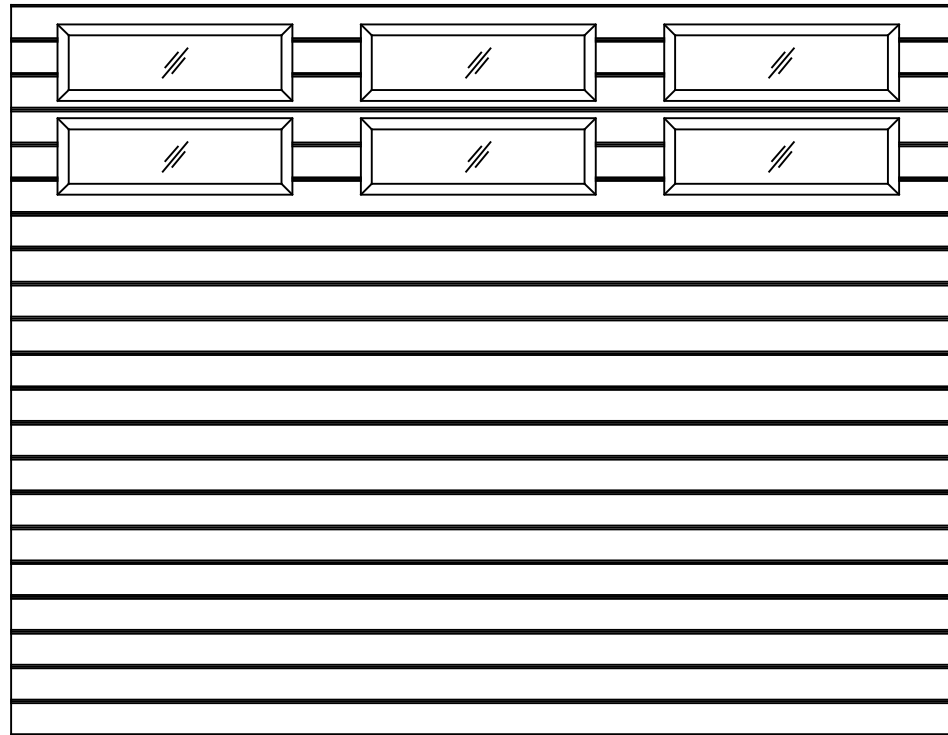

WAYNE DALTON, A DIVISION OF THE
OVERHEAD DOOR CORP.

EXTERIOR VIEW

WAYNE DALTON CONFIDENTIAL PROPRIETARY
NOT TO BE DUPLICATED OR REPRINTED WITHOUT
WRITTEN PERMISSION FROM OVERHEAD DOOR CORP.

WWW.WAYNE-DALTON.COM

9x7 9800 HVG DESIGN
HORIZONTAL GLAZED TOP SECTION SHOWN
CONSISTS OF (3) 27.73" SECTIONS