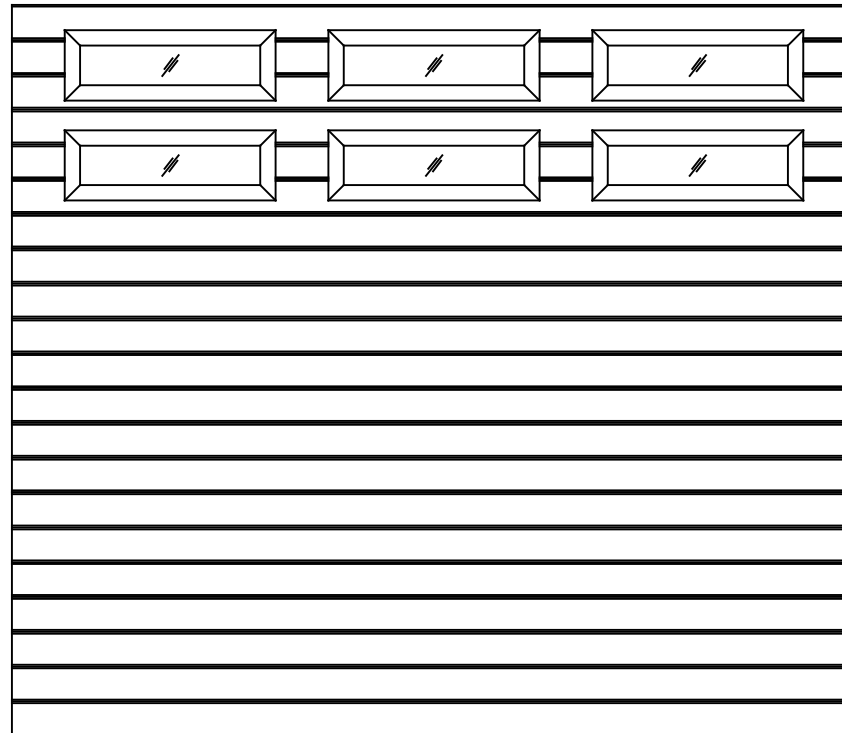

WAYNE DALTON, A DIVISION OF THE
OVERHEAD DOOR CORP.

EXTERIOR VIEW

WAYNE DALTON CONFIDENTIAL PROPRIETARY
NOT TO BE DUPLICATED OR REPRINTED WITHOUT
WRITTEN PERMISSION FROM OVERHEAD DOOR CORP.

WWW.WAYNE-DALTON.COM

8x7 9800 HVG DESIGN
HORIZONTAL GLAZED TOP SECTION SHOWN
CONSISTS OF (3) 27.73" SECTIONS