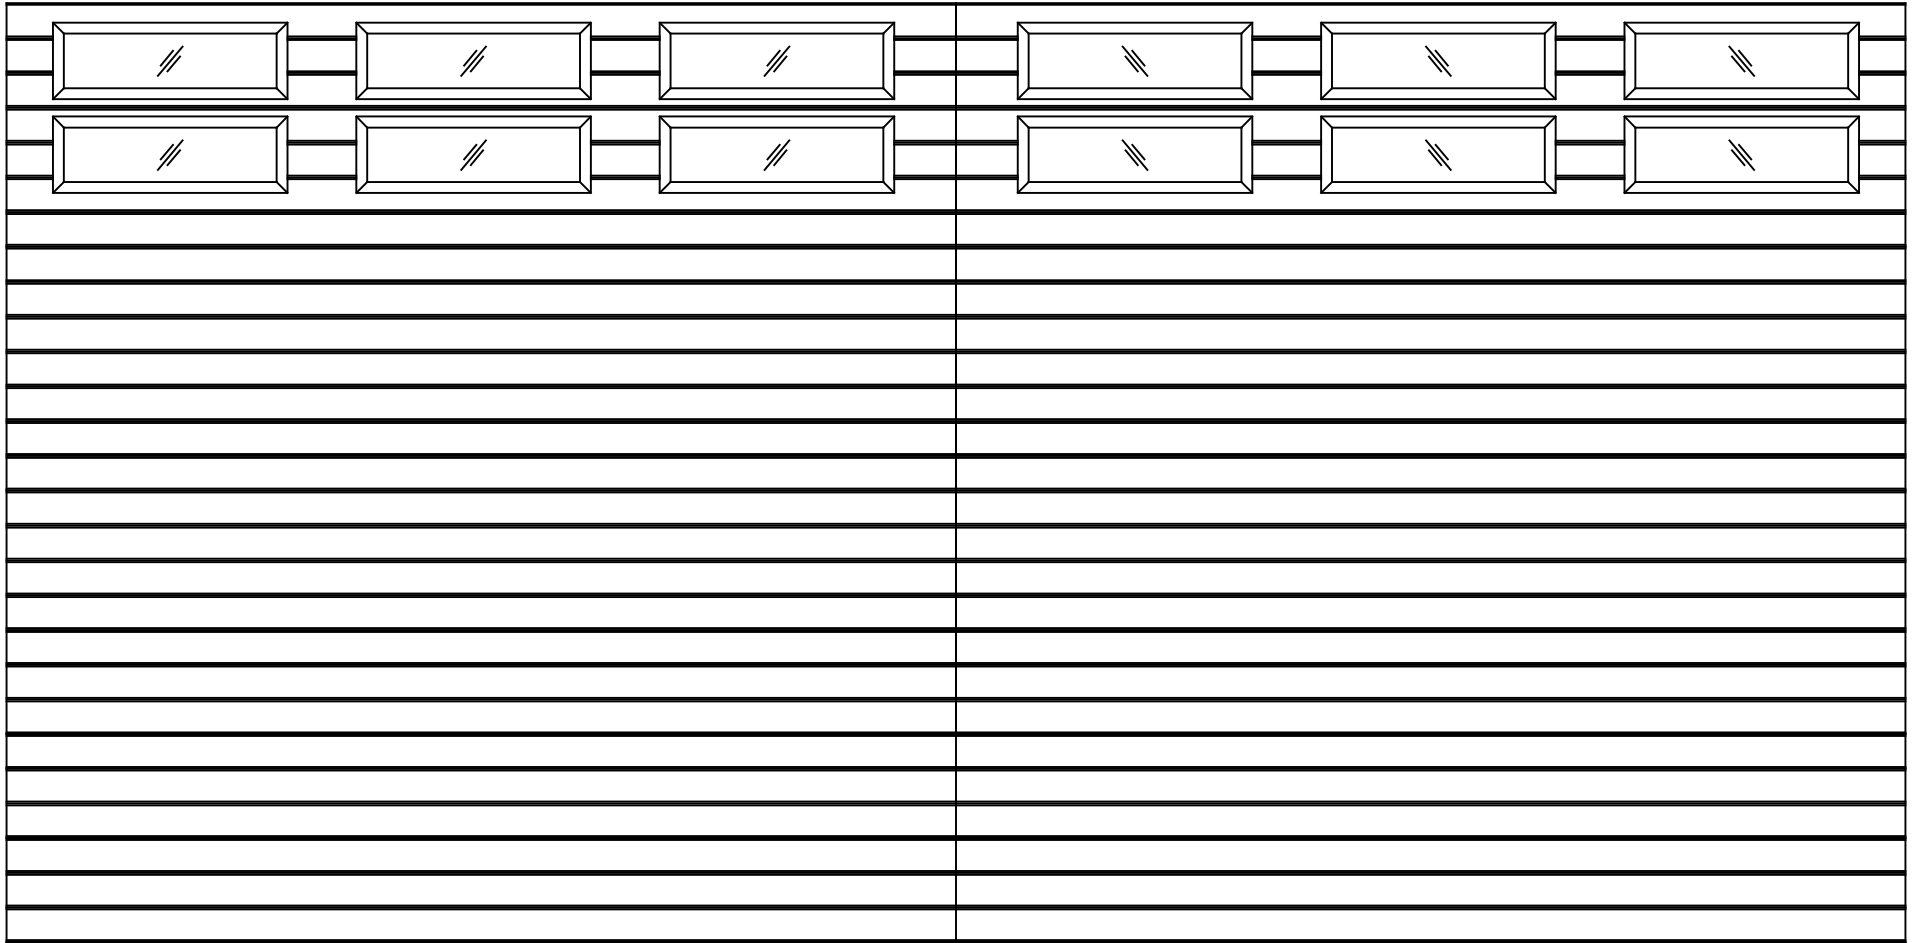

EXTERIOR VIEW

WAYNE DALTON CONFIDENTIAL PROPRIETARY
NOT TO BE DUPLICATED OR REPRINTED WITHOUT
WRITTEN PERMISSION FROM OVERHEAD DOOR CORP.

WWW.WAYNE-DALTON.COM

18x9 9800 HVG DESIGN
HORIZONTAL GLAZED TOP SECTION SHOWN
CONSISTS OF (3) 27.73" SECTIONS AND (1) 23.80" SECTION