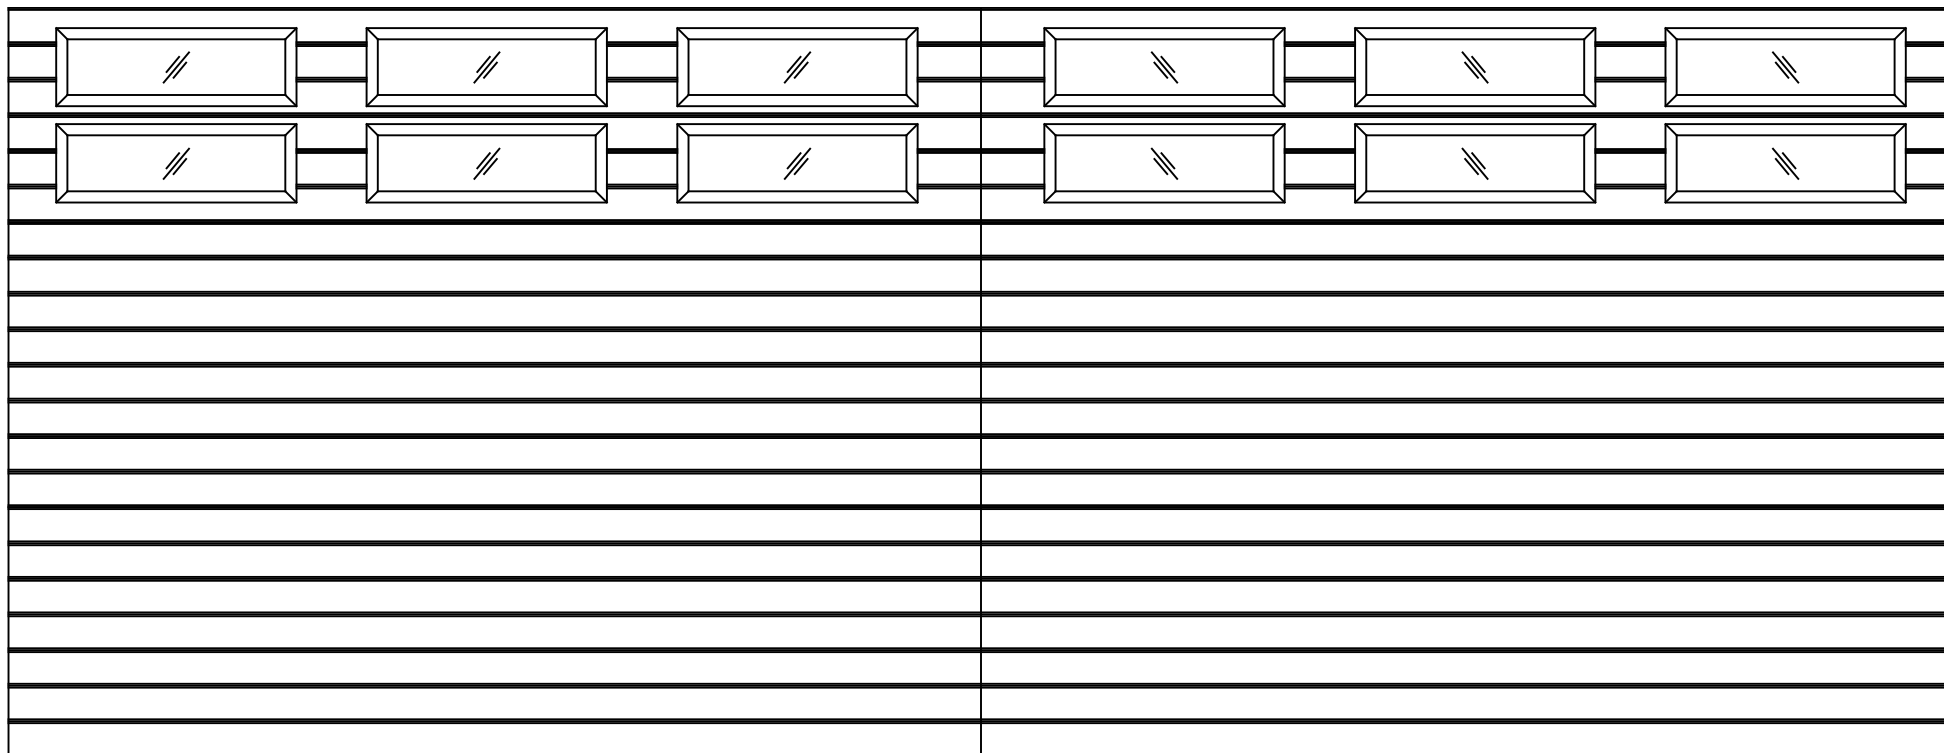

WAYNE DALTON, A DIVISION OF THE
OVERHEAD DOOR CORP.

EXTERIOR VIEW

WAYNE DALTON CONFIDENTIAL PROPRIETARY
NOT TO BE DUPLICATED OR REPRINTED WITHOUT
WRITTEN PERMISSION FROM OVERHEAD DOOR CORP.

WWW.WAYNE-DALTON.COM

18x7 9800 HVG DESIGN
HORIZONTAL GLAZED TOP SECTION SHOWN
CONSISTS OF (3) 27.73" SECTIONS