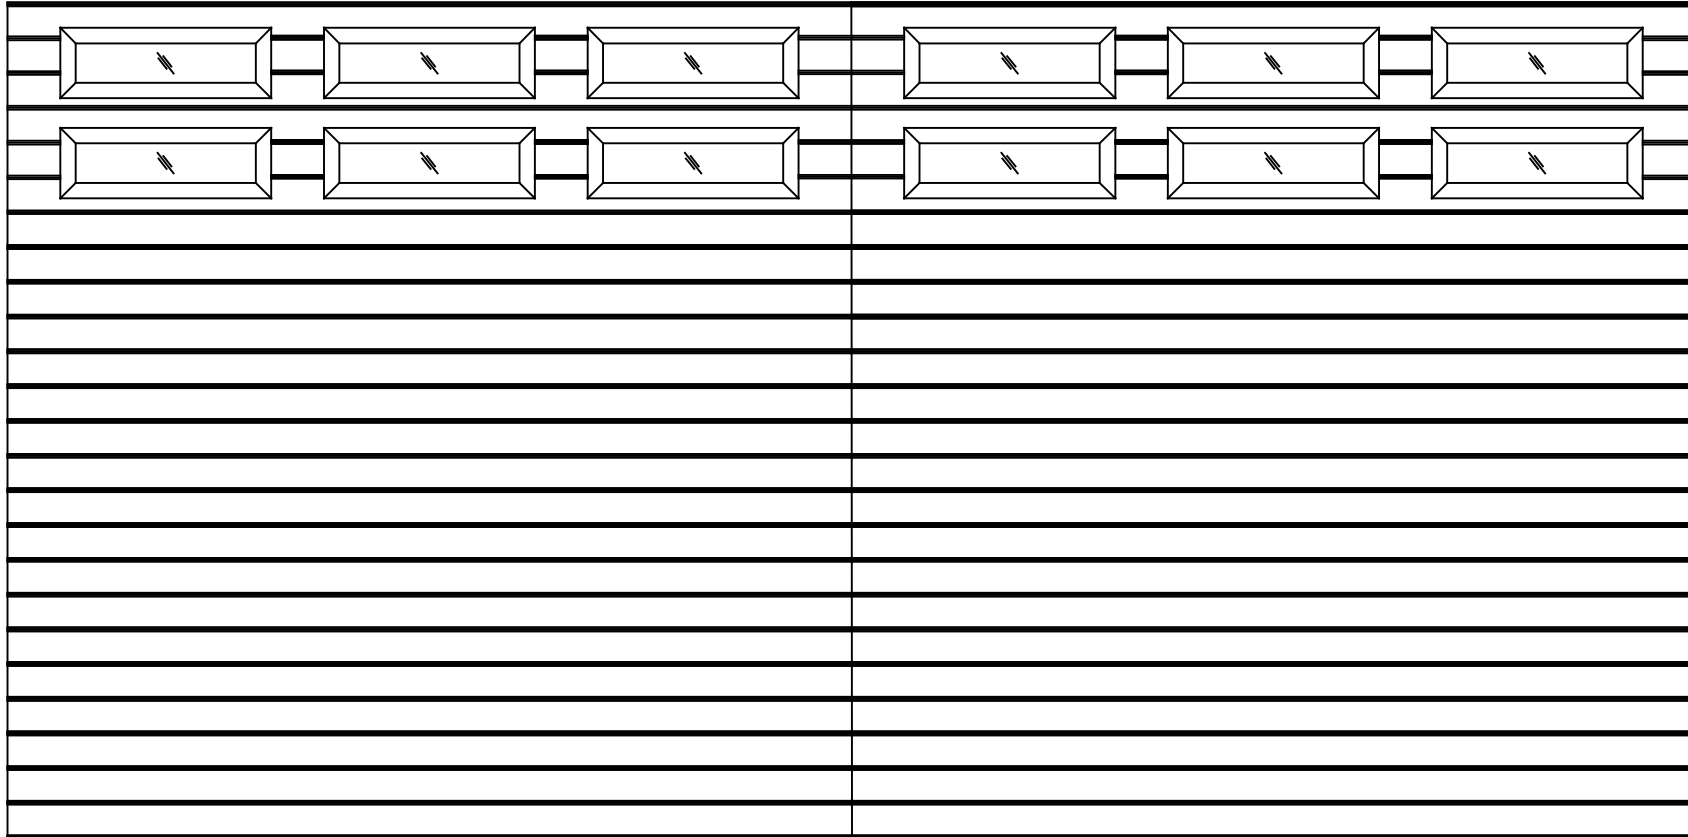

16x8 9800 HVG DESIGN  
HORIZONTAL GLAZED TOP SECTION SHOWN  
CONSISTS OF (4) 23.80" SECTIONS