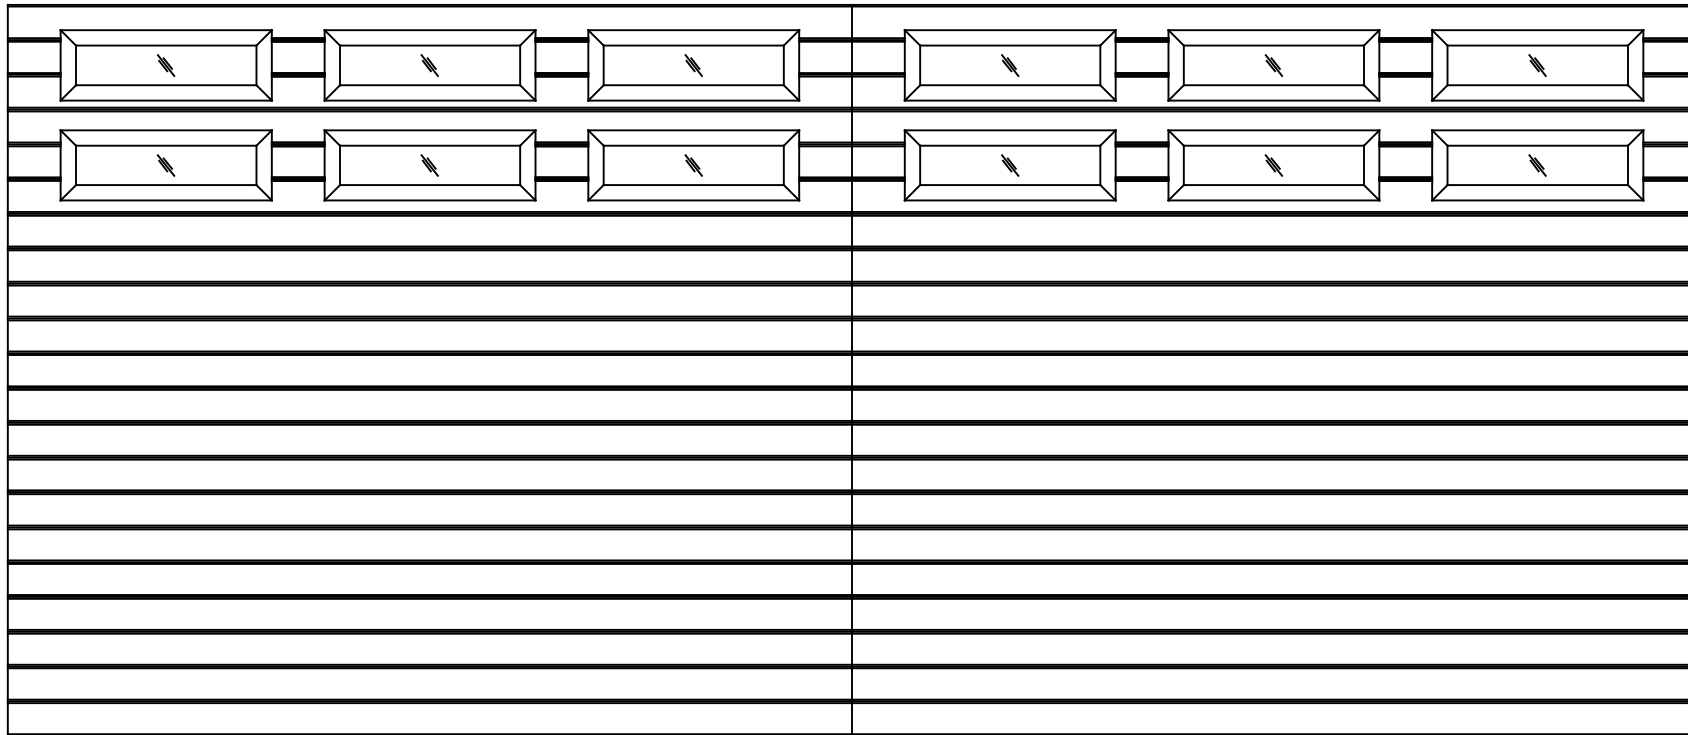

WAYNE DALTON, A DIVISION OF THE
OVERHEAD DOOR CORP.

EXTERIOR VIEW

WAYNE DALTON CONFIDENTIAL PROPRIETARY
NOT TO BE DUPLICATED OR REPRINTED WITHOUT
WRITTEN PERMISSION FROM OVERHEAD DOOR CORP.

WWW.WAYNE-DALTON.COM

16x7 9800 HVG DESIGN
HORIZONTAL GLAZED TOP SECTION SHOWN
CONSISTS OF (3) 27.73" SECTIONS