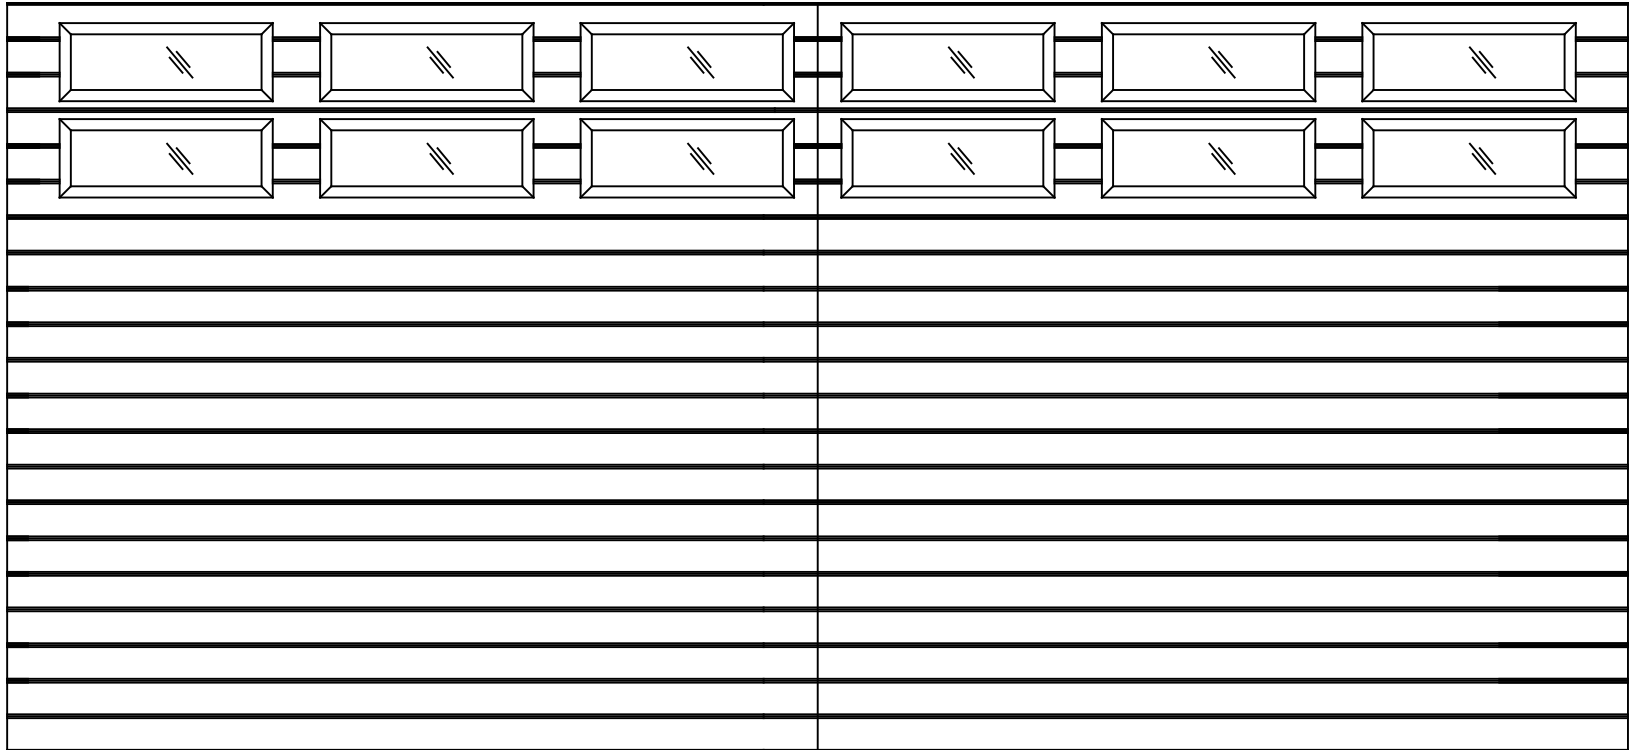

WAYNE-DALTON, A DIVISION OF THE
OVERHEAD DOOR CORP.

EXTERIOR VIEW

WAYNE-DALTON CONFIDENTIAL PROPRIETARY
NOT TO BE DUPLICATED OR REPRINTED WITHOUT
WRITTEN PERMISSION FROM OVERHEAD DOOR CORP.

WWW.WAYNE-DALTON.COM

15x7 9800 HVG DESIGN
HORIZONTAL GLAZED TOP SECTION SHOWN
CONSISTS OF (3) 27.73" SECTIONS