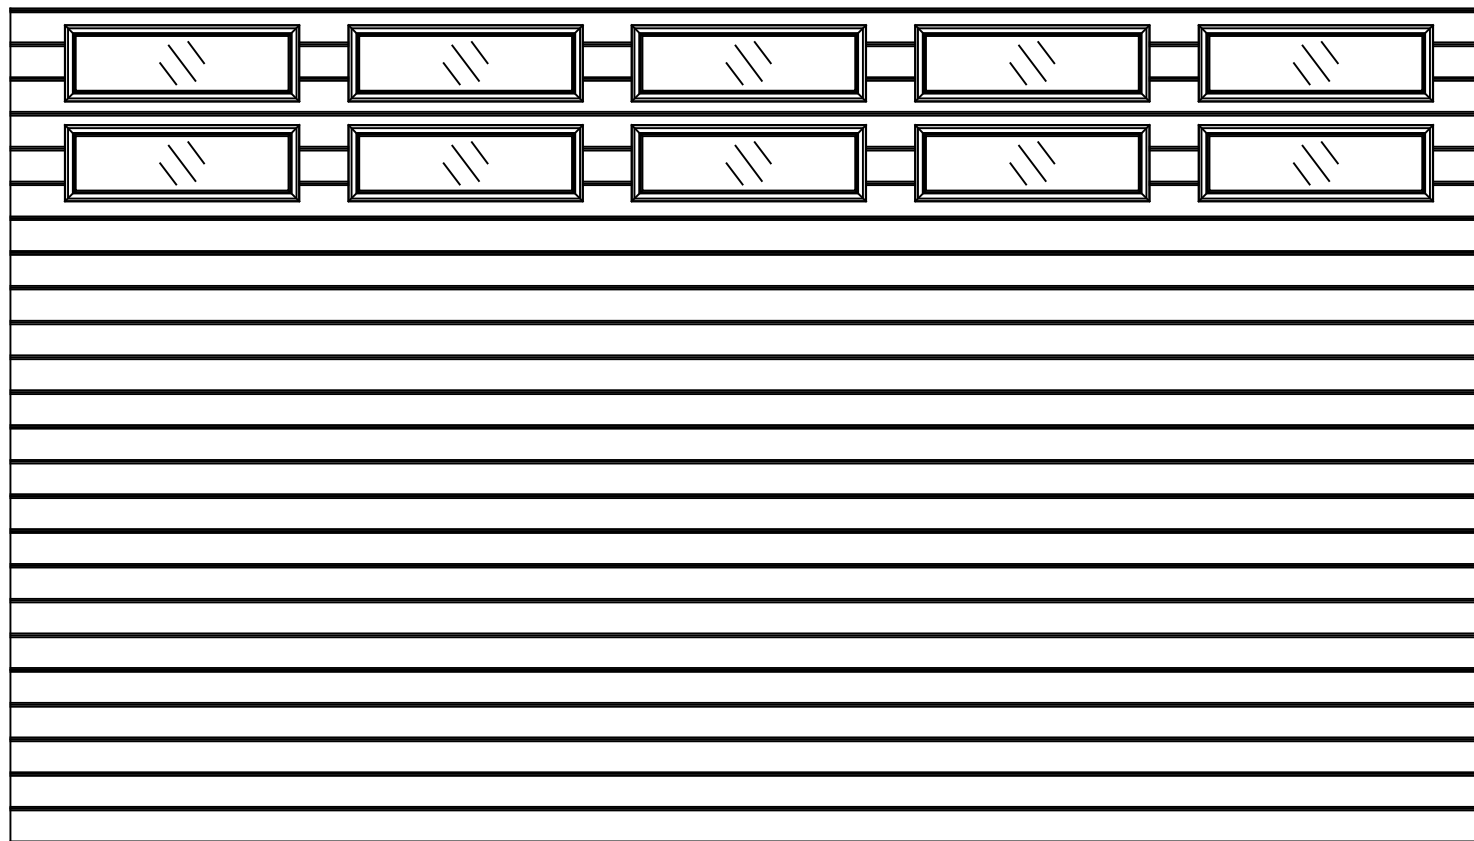

WAYNE DALTON, A DIVISION OF THE
OVERHEAD DOOR CORP.

EXTERIOR VIEW

WAYNE DALTON CONFIDENTIAL PROPRIETARY
NOT TO BE DUPLICATED OR REPRINTED WITHOUT
WRITTEN PERMISSION FROM OVERHEAD DOOR CORP.

WWW.WAYNE-DALTON.COM

14x8 9800 HVG DESIGN
HORIZONTAL GLAZED TOP SECTION SHOWN
CONSISTS OF (4) 23.80" SECTIONS