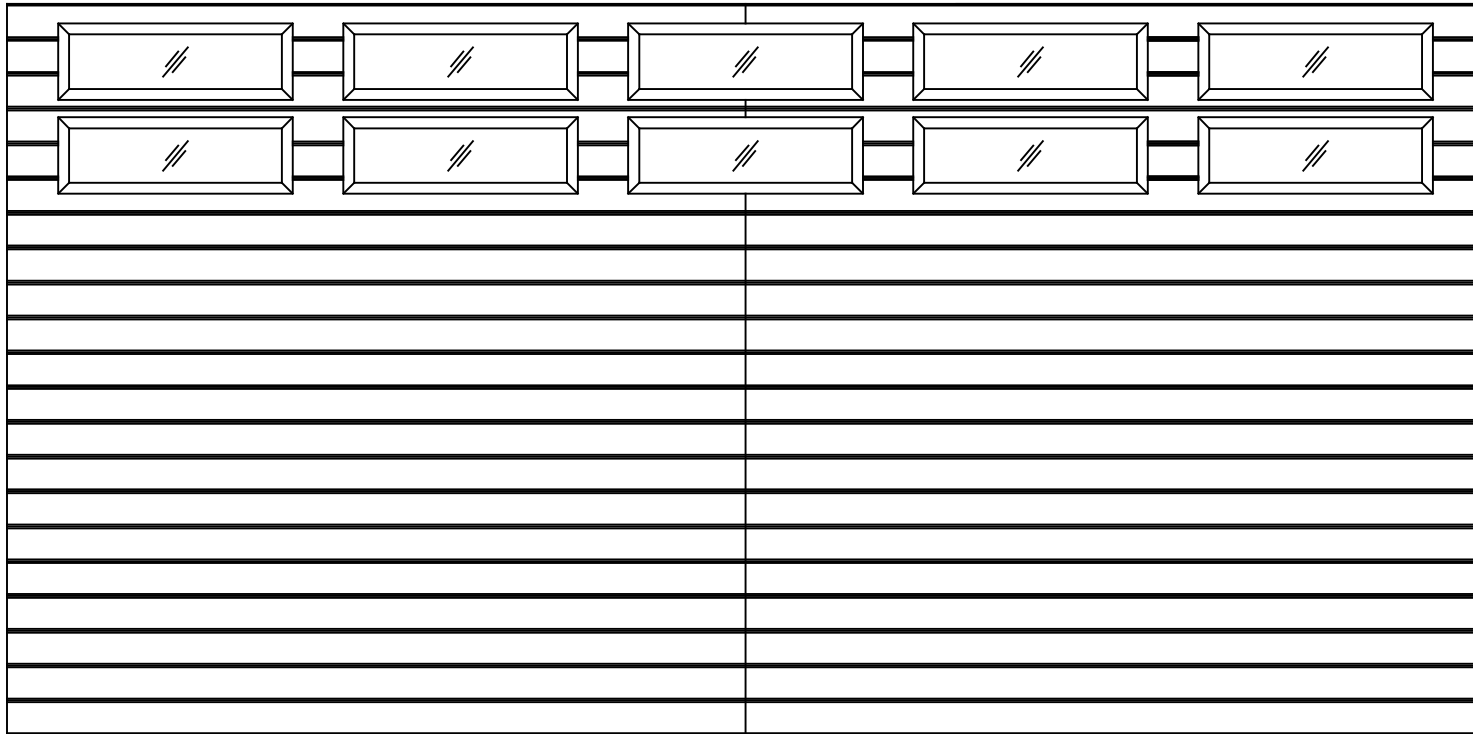

WAYNE DALTON, A DIVISION OF THE
OVERHEAD DOOR CORP.

EXTERIOR VIEW

WAYNE DALTON CONFIDENTIAL PROPRIETARY
NOT TO BE DUPLICATED OR REPRINTED WITHOUT
WRITTEN PERMISSION FROM OVERHEAD DOOR CORP.

WWW.WAYNE-DALTON.COM

14x7 9800 HVG DESIGN
HORIZONTAL GLAZED TOP SECTION SHOWN
CONSISTS OF (3) 27.73" SECTIONS