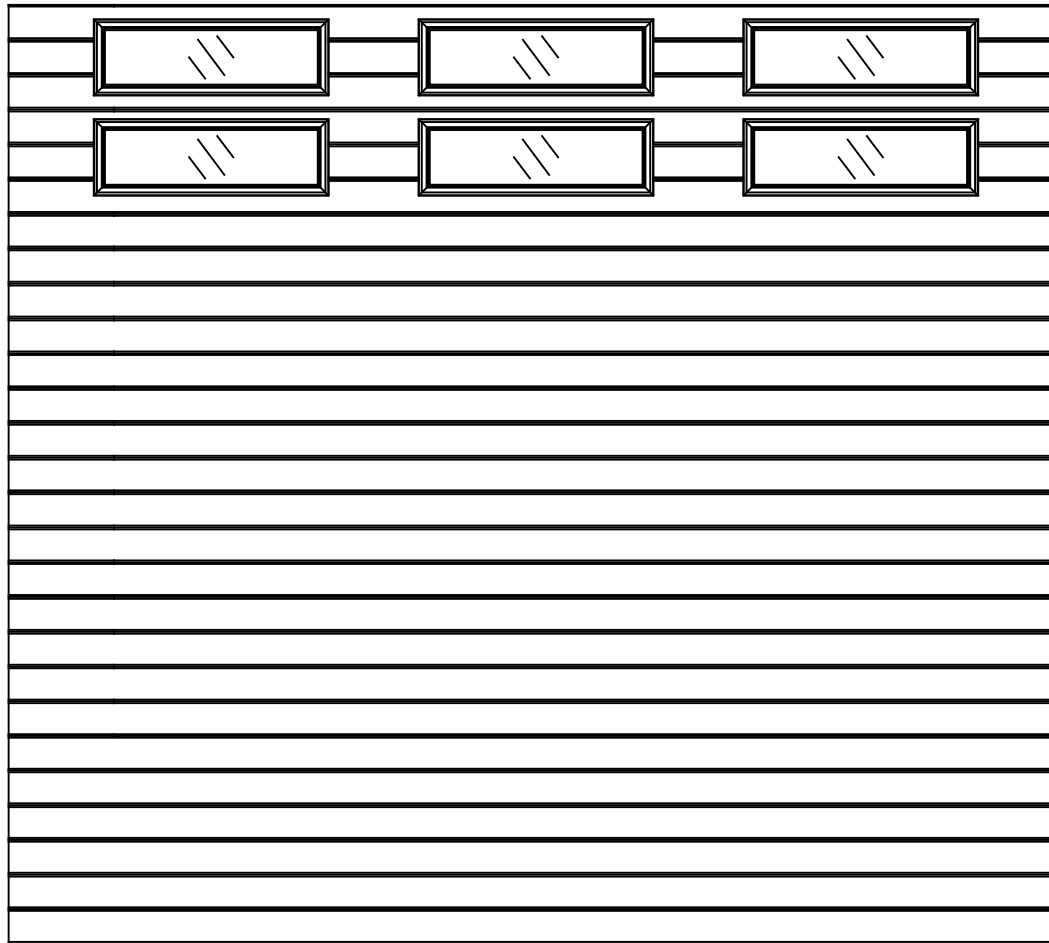

WAYNE DALTON, A DIVISION OF THE
OVERHEAD DOOR CORP.

EXTERIOR VIEW

WAYNE DALTON CONFIDENTIAL PROPRIETARY
NOT TO BE DUPLICATED OR REPRINTED WITHOUT
WRITTEN PERMISSION FROM OVERHEAD DOOR CORP.

WWW.WAYNE-DALTON.COM

10x9 9800 HVG DESIGN
HORIZONTAL GLAZED TOP SECTION SHOWN
CONSISTS OF (3) 27.73" SECTIONS AND (1) 23.80" SECTION