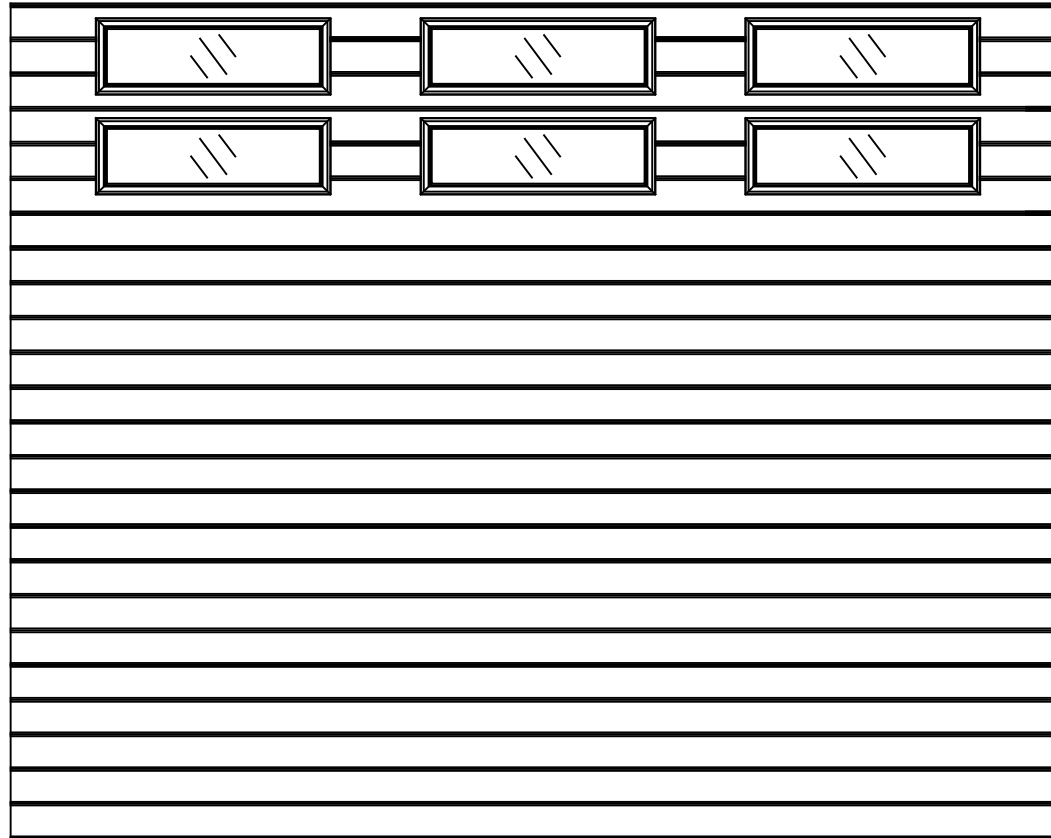

WAYNE DALTON, A DIVISION OF THE  
OVERHEAD DOOR CORP.

# EXTERIOR VIEW

WAYNE DALTON CONFIDENTIAL PROPRIETARY  
NOT TO BE DUPLICATED OR REPRINTED WITHOUT  
WRITTEN PERMISSION FROM OVERHEAD DOOR CORP.

[WWW.WAYNE-DALTON.COM](http://WWW.WAYNE-DALTON.COM)

10x8 9800 HVG DESIGN  
HORIZONTAL GLAZED TOP SECTION SHOWN  
CONSISTS OF (4) 23.80" SECTIONS