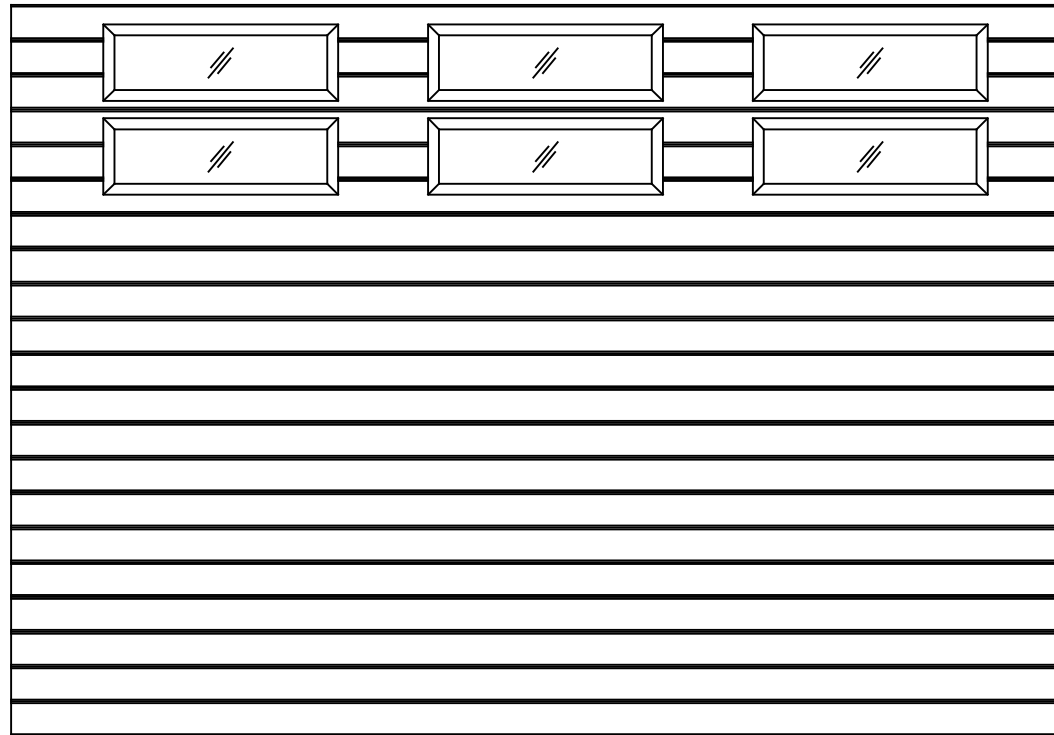

WAYNE DALTON, A DIVISION OF THE
OVERHEAD DOOR CORP.

EXTERIOR VIEW

WAYNE DALTON CONFIDENTIAL PROPRIETARY
NOT TO BE DUPLICATED OR REPRINTED WITHOUT
WRITTEN PERMISSION FROM OVERHEAD DOOR CORP.

WWW.WAYNE-DALTON.COM

10x7 9800 HVG DESIGN
HORIZONTAL GLAZED TOP SECTION SHOWN
CONSISTS OF (3) 27.73" SECTIONS