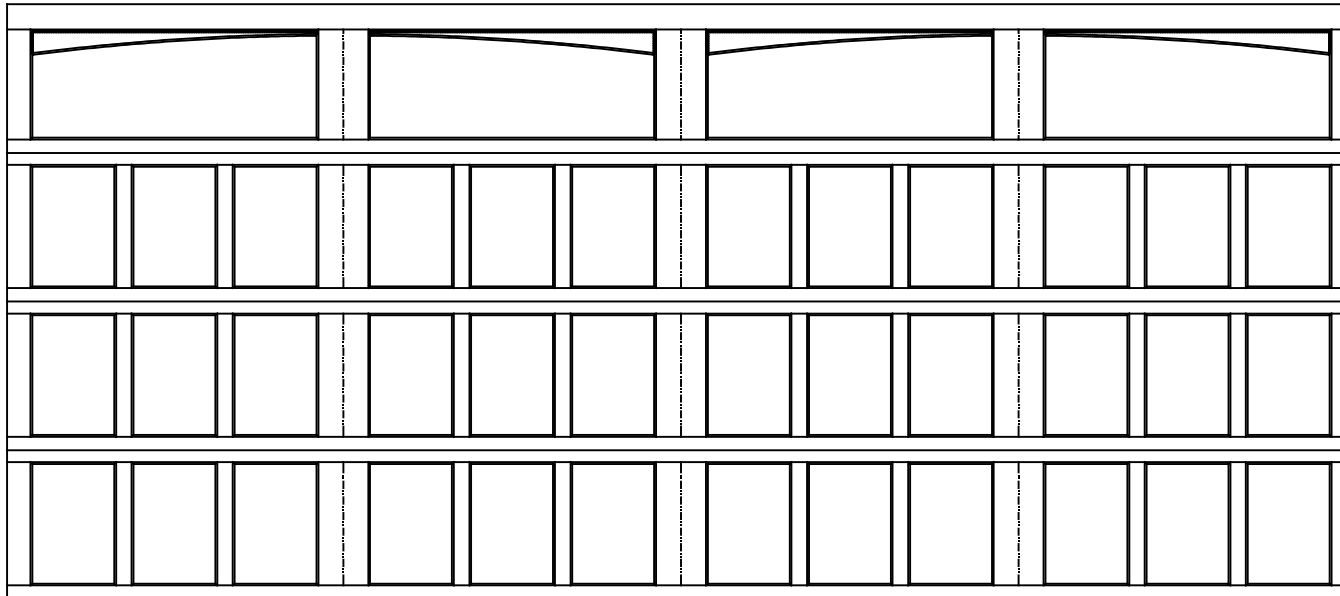

EXTERIOR VIEW

18'0" X 8'0" 9700 PROVIDENCE DESIGN

4 SECTION/ 4 PANEL

DOUBLE SOLID ARCHED TOP SECTION SHOWN

(4) 23.8" SECTIONS