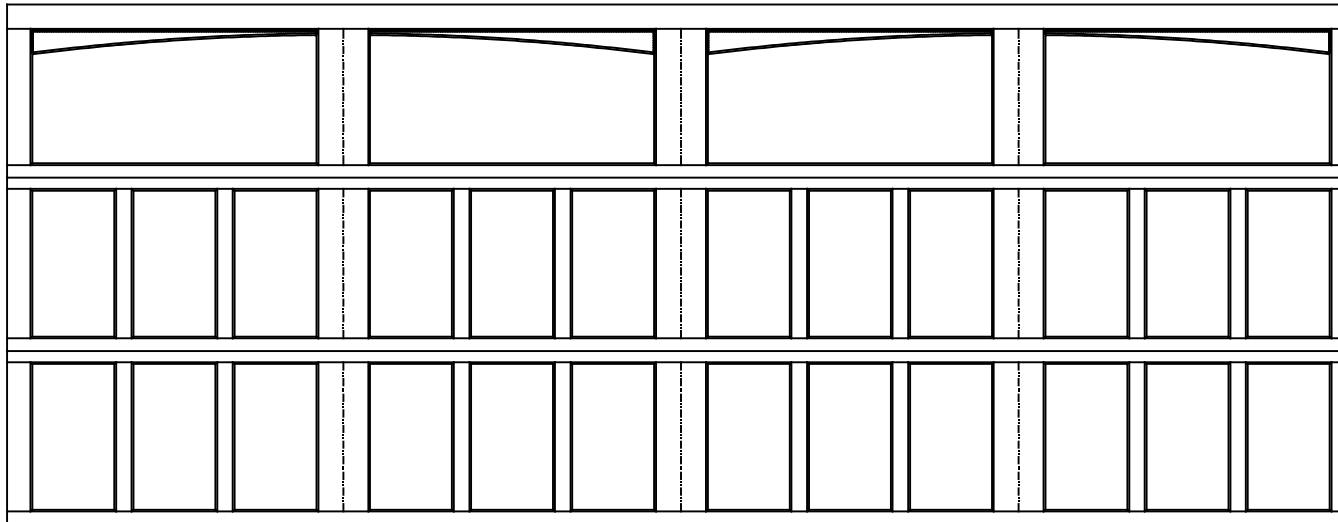

# EXTERIOR VIEW

18'0" X 7'0" 9700 PROVIDENCE DESIGN

3 SECTION/ 4 PANEL

DOUBLE SOLID ARCHED TOP SECTION SHOWN

(3) 27.73" SECTIONS