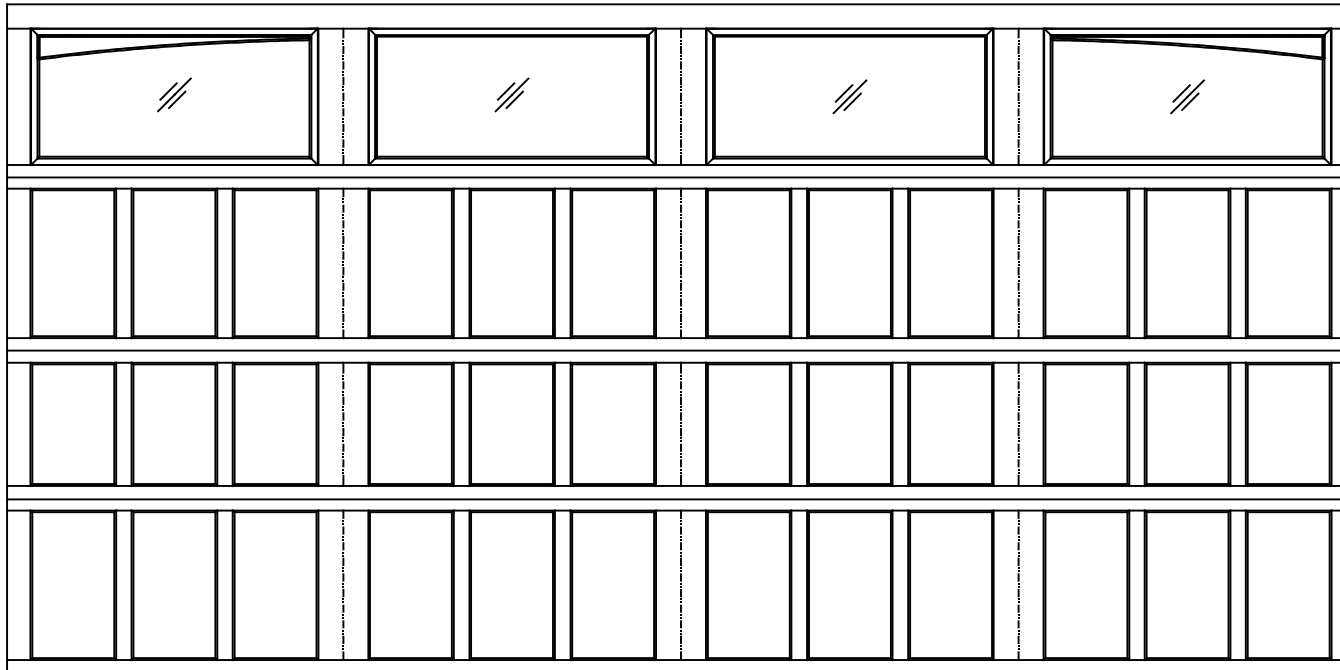

EXTERIOR VIEW

18'0" X 9'0" 9700 PROVIDENCE DESIGN
4 SECTION/ 4 PANEL
SINGLE PLAIN ARCHED TOP SECTION SHOWN
(1) 23.8" & (3) 27.73" SECTIONS