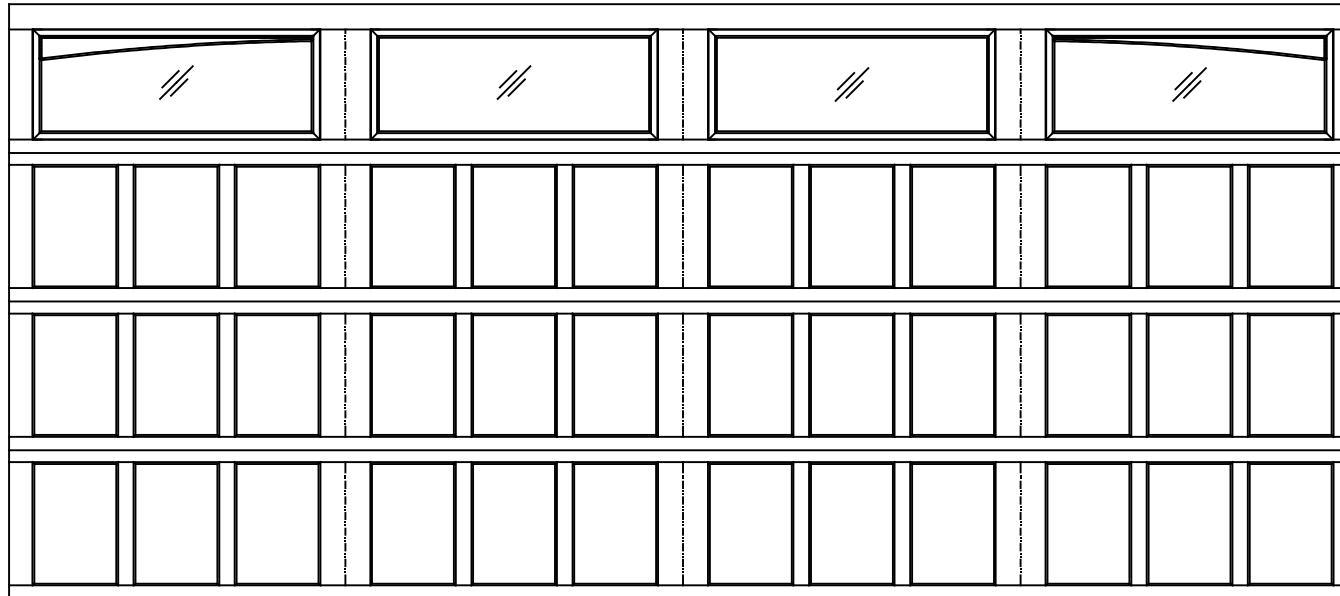

EXTERIOR VIEW

18'0" X 8'0" 9700 PROVIDENCE DESIGN
4 SECTION/ 4 PANEL
SINGLE PLAIN ARCHED TOP SECTION SHOWN
(4) 23.8" SECTIONS