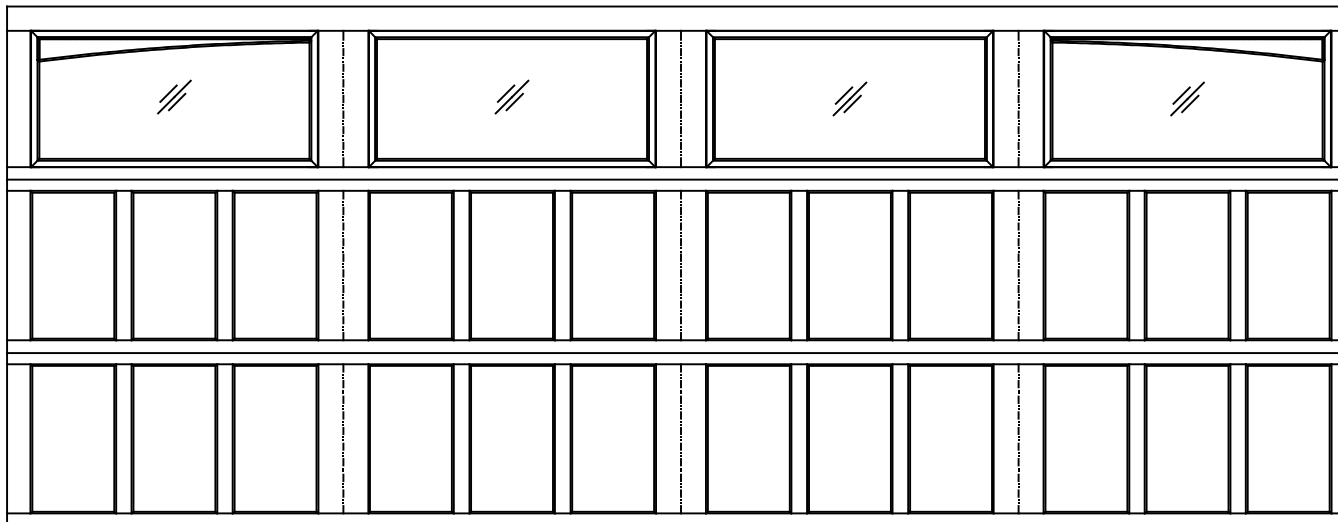

# EXTERIOR VIEW

18'0" X 7'0" 9700 PROVIDENCE DESIGN  
3 SECTION/ 4 PANEL  
SINGLE PLAIN ARCHED TOP SECTION SHOWN  
(3) 27.73" SECTIONS