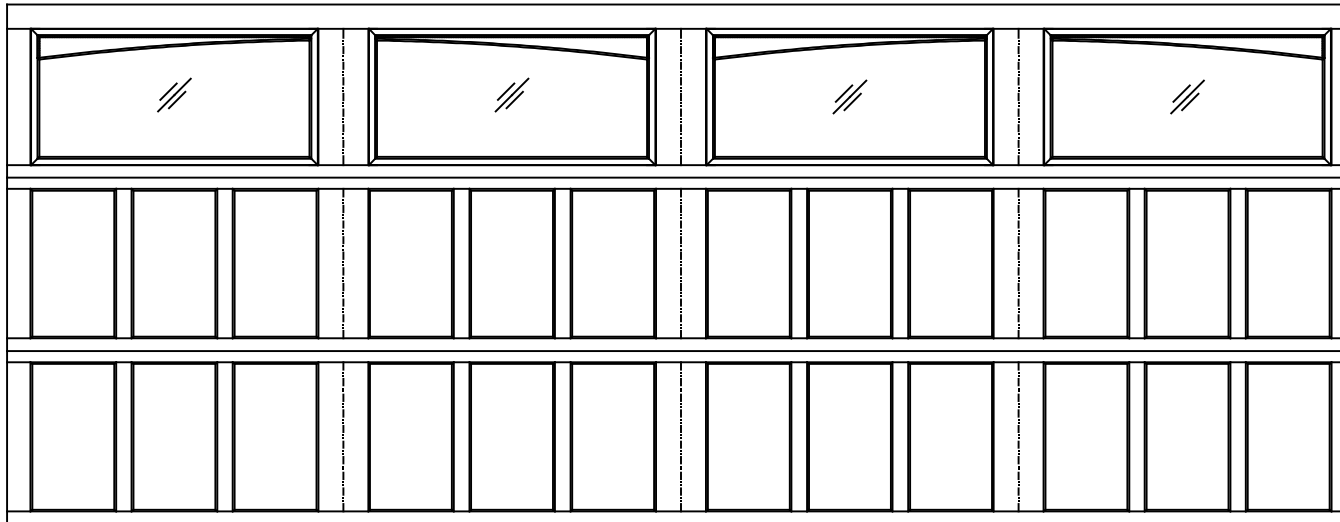

# EXTERIOR VIEW

18'0" X 7'0" 9700 PROVIDENCE DESIGN

3 SECTION/ 4 PANEL

DOUBLE PLAIN ARCHED TOP SECTION SHOWN

(3) 27.73" SECTIONS