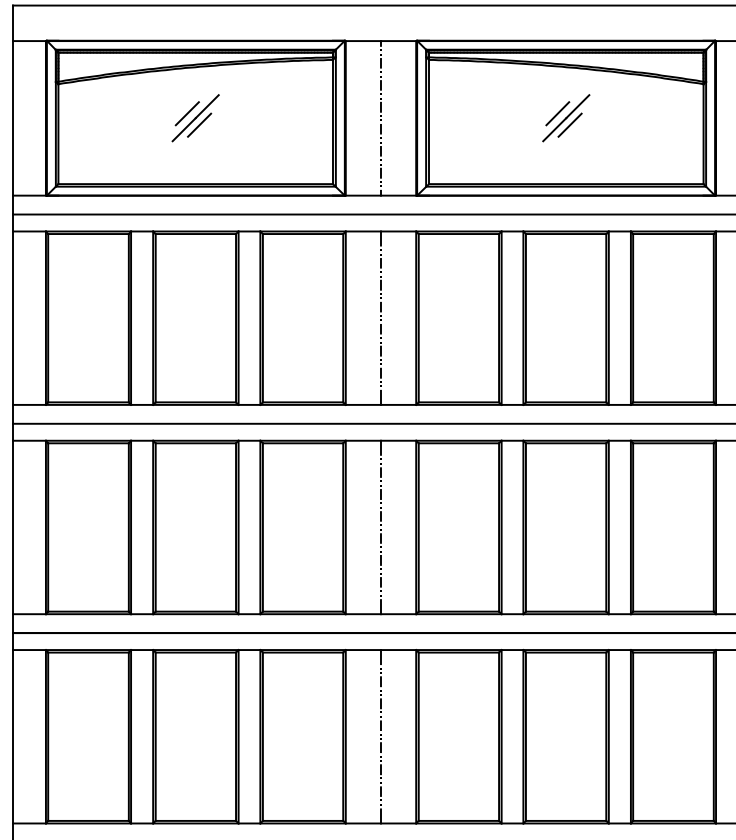

WAYNE-DALTON, A DIVISION OF THE
OVERHEAD DOOR CORP.

EXTERIOR VIEW

WAYNE-DALTON CONFIDENTIAL PROPRIETARY
NOT TO BE DUPLICATED OR REPRINTED WITHOUT
WRITTEN PERMISSION FROM OVERHEAD DOOR CORP.

WWW.WAYNE-DALTON.COM

7'0" X 8'0" 9700 PROVIDENCE DESIGN
4 SECTION/2 PANEL
PLAIN ARCHED TOP SECTION SHOWN
(4) 23.8" SECTIONS