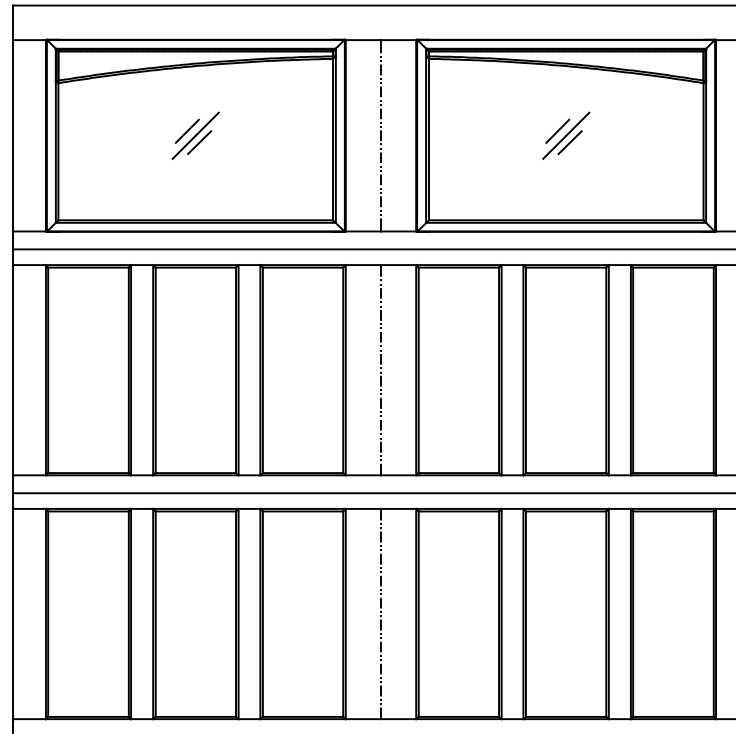

7'0" X 7'0" 9700 PROVIDENCE DESIGN
3 SECTION/2 PANEL
PLAIN ARCHED TOP SECTION SHOWN
(3) 27.73" SECTIONS