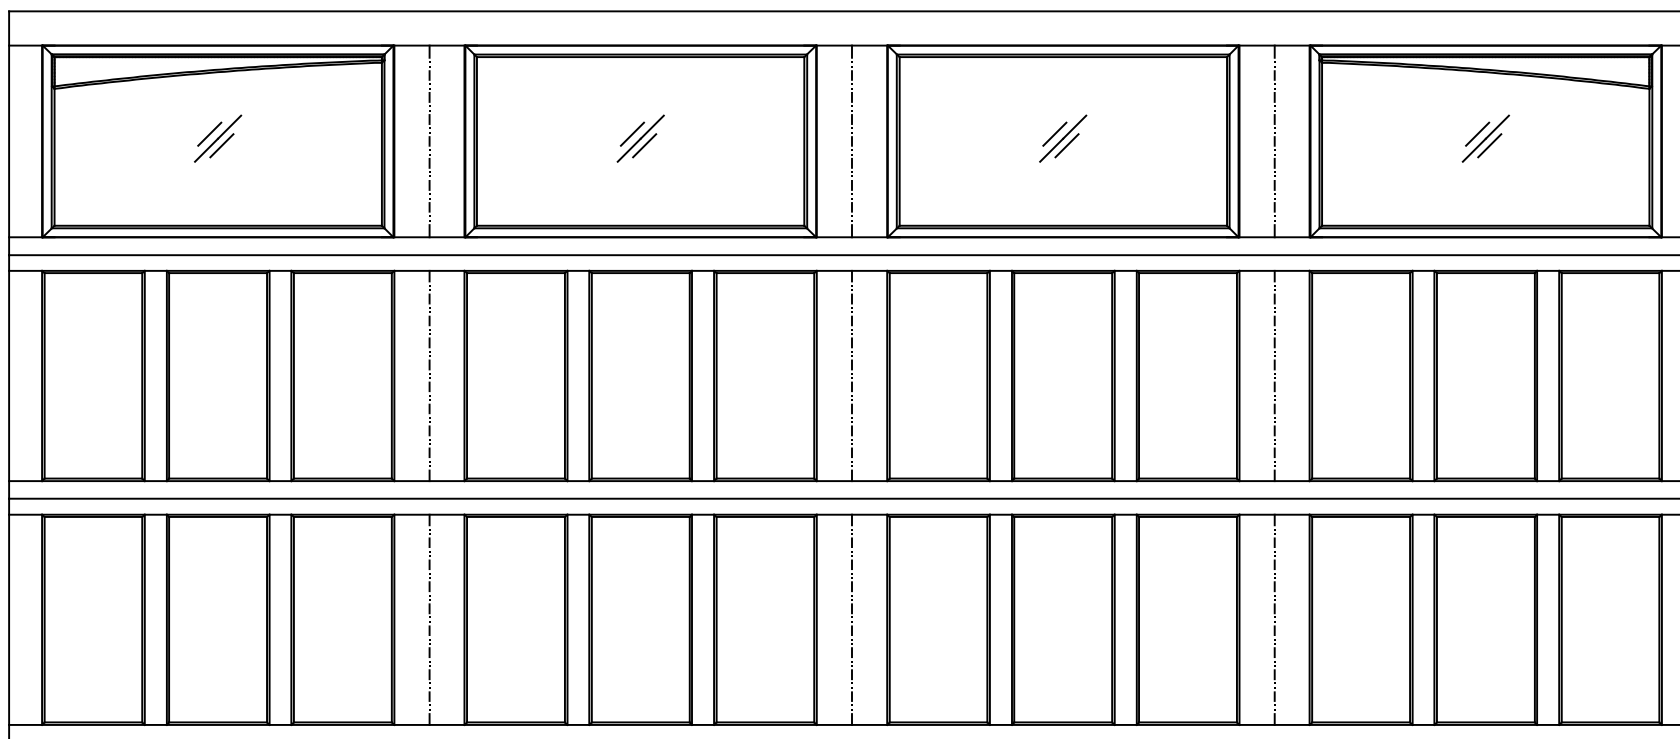

EXTERIOR VIEW

16'0" X 7'0" 9700 PROVIDENCE DESIGN
3 SECTION/4 PANEL
SINGLE PLAIN ARCHED TOP SECTION SHOWN
(3) 27.73" SECTIONS