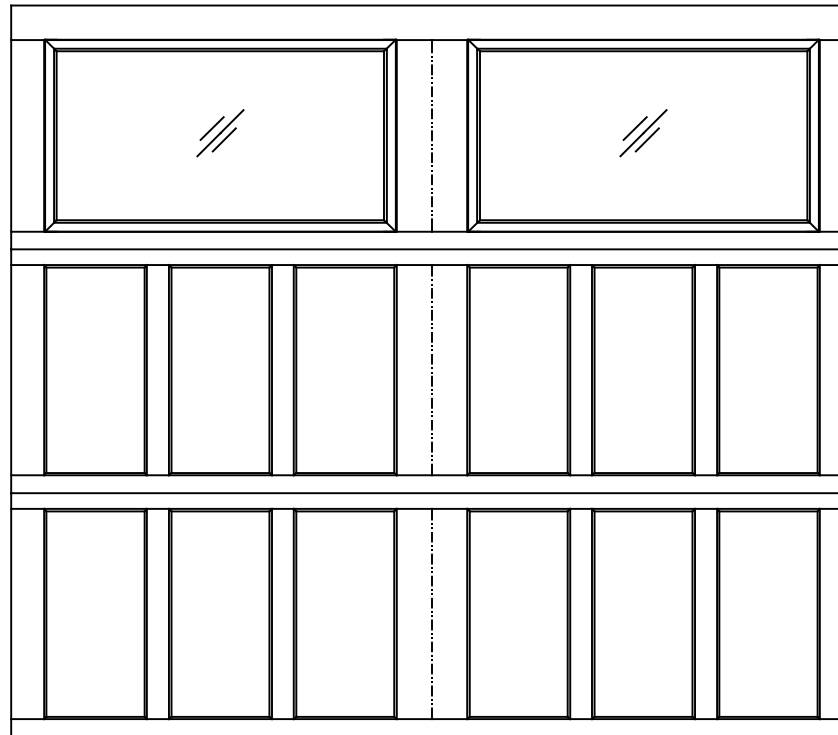

WAYNE-DALTON, A DIVISION OF THE
OVERHEAD DOOR CORP.

EXTERIOR VIEW

WAYNE-DALTON CONFIDENTIAL PROPRIETARY
NOT TO BE DUPLICATED OR REPRINTED WITHOUT
WRITTEN PERMISSION FROM OVERHEAD DOOR CORP.

WWW.WAYNE-DALTON.COM

8'0" X 7'0" 9700 PROVIDENCE DESIGN
3 SECTION/2 PANEL
PLAIN TOP SECTION SHOWN
(3) 27.73" SECTIONS