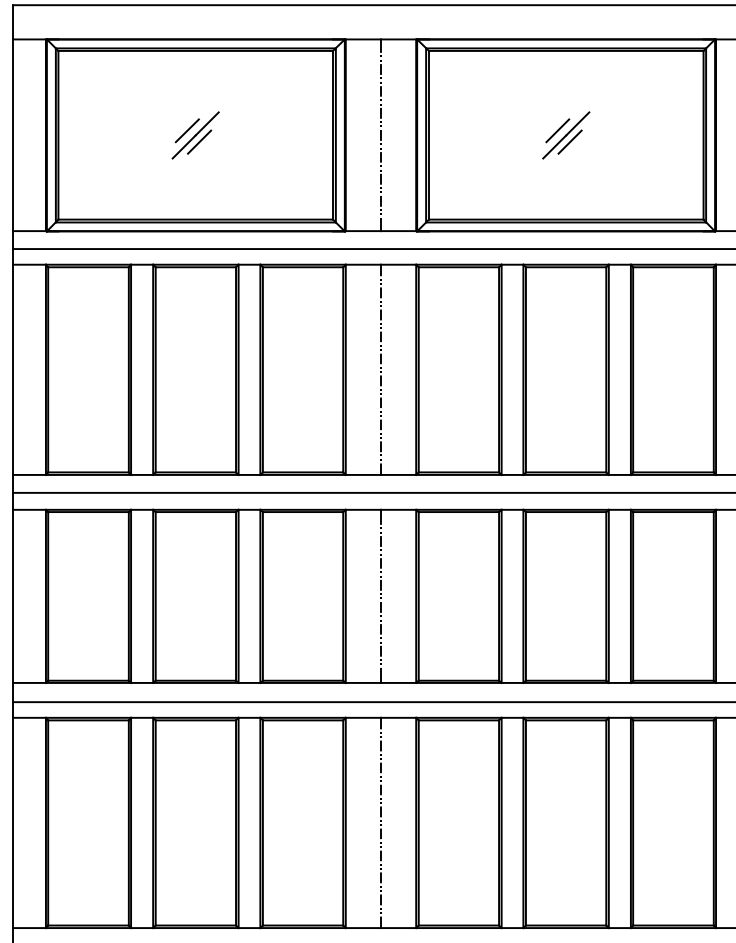

WAYNE-DALTON, A DIVISION OF THE
OVERHEAD DOOR CORP.

EXTERIOR VIEW

WAYNE-DALTON CONFIDENTIAL PROPRIETARY
NOT TO BE DUPLICATED OR REPRINTED WITHOUT
WRITTEN PERMISSION FROM OVERHEAD DOOR CORP.

WWW.WAYNE-DALTON.COM

7'0" X 9'0" 9700 PROVIDENCE DESIGN
4 SECTION/2 PANEL
PLAIN TOP SECTION SHOWN
(1) 23.8" & (3) 27.73" SECTIONS