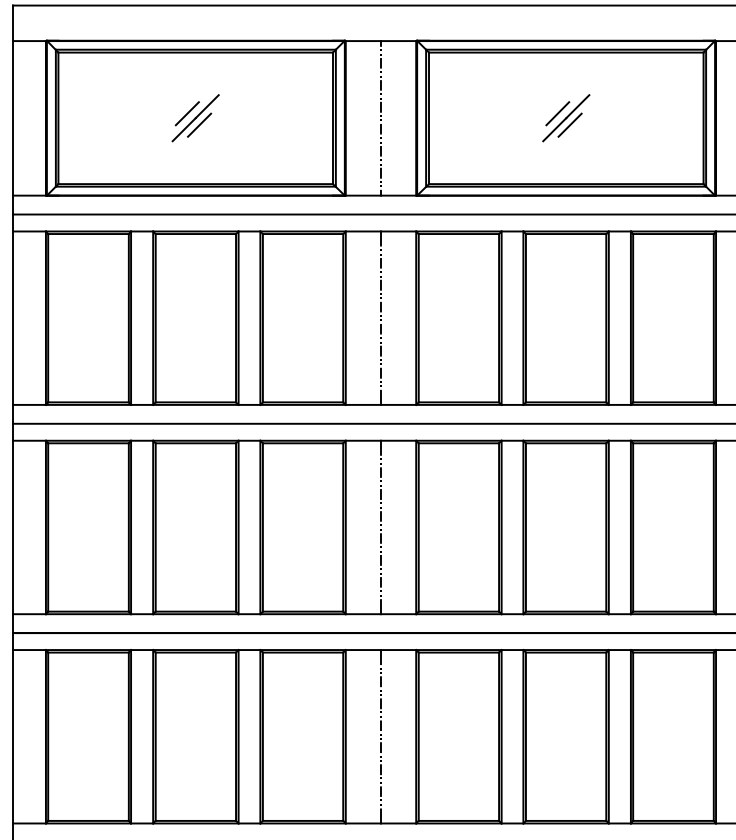

WAYNE-DALTON, A DIVISION OF THE
OVERHEAD DOOR CORP.

EXTERIOR VIEW

WAYNE-DALTON CONFIDENTIAL PROPRIETARY
NOT TO BE DUPLICATED OR REPRINTED WITHOUT
WRITTEN PERMISSION FROM OVERHEAD DOOR CORP.

WWW.WAYNE-DALTON.COM

7'0" X 8'0" 9700 PROVIDENCE DESIGN
4 SECTION/2 PANEL
PLAIN TOP SECTION SHOWN
(4) 23.8" SECTIONS