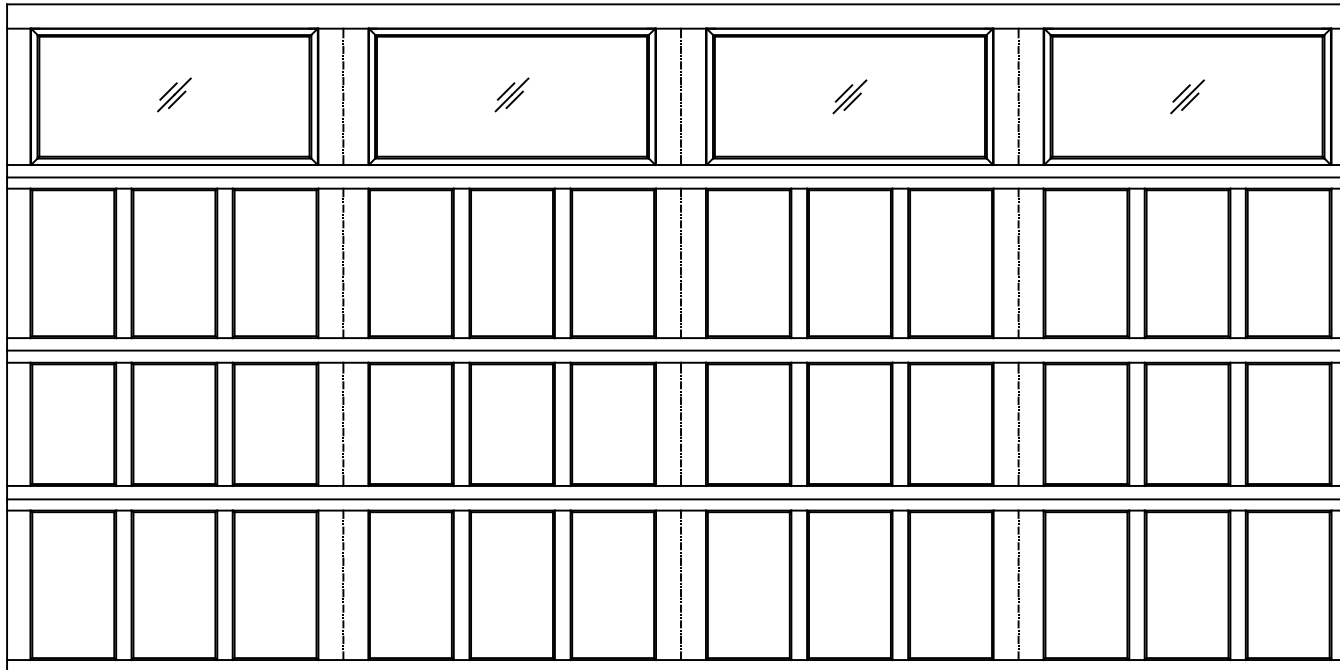

EXTERIOR VIEW

18'0" X 9'0" 9700 PROVIDENCE DESIGN

4 SECTION/ 4 PANEL

PLAIN TOP SECTION SHOWN

(1) 23.8" & (3) 27.73" SECTIONS