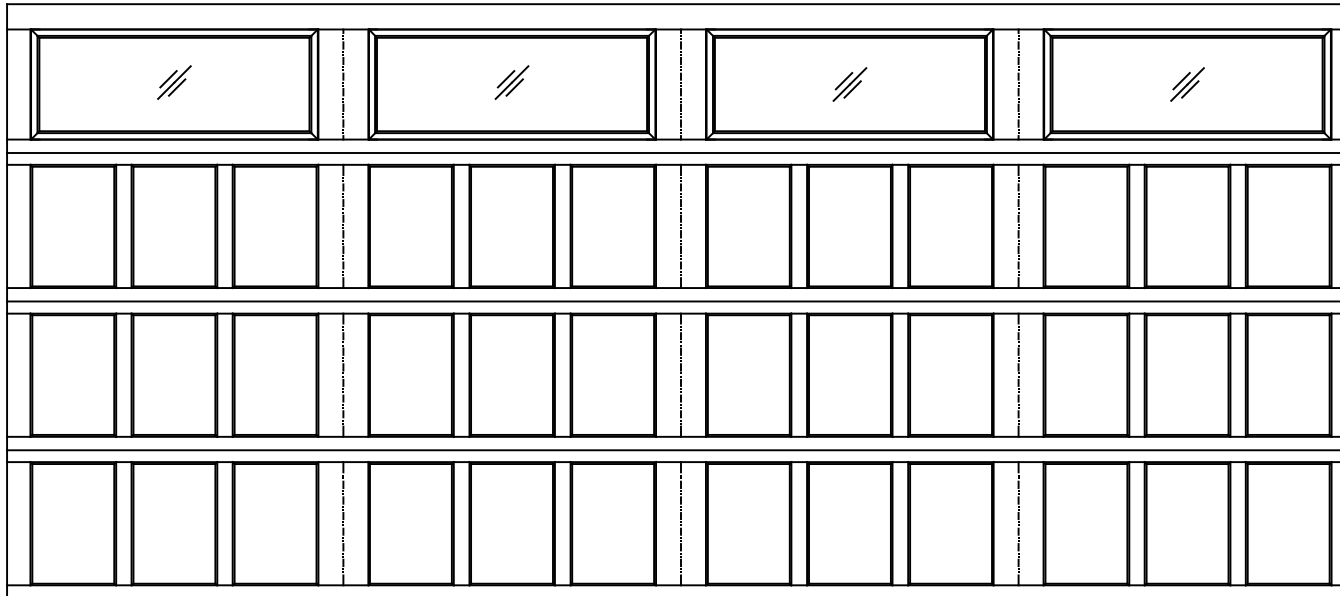

EXTERIOR VIEW

18'0" X 8'0" 9700 PROVIDENCE DESIGN
4 SECTION/ 4 PANEL
PLAIN TOP SECTION SHOWN
(4) 23.8" SECTIONS