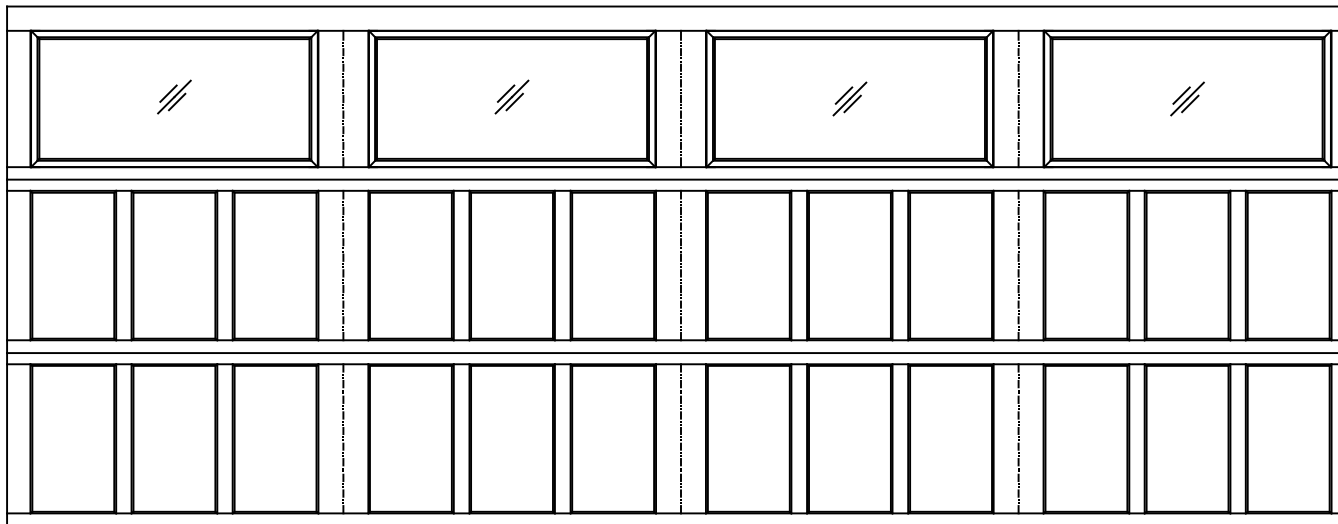

EXTERIOR VIEW

18'0" X 7'0" 9700 PROVIDENCE DESIGN
3 SECTION/ 4 PANEL
PLAIN TOP SECTION SHOWN
(3) 27.73" SECTIONS