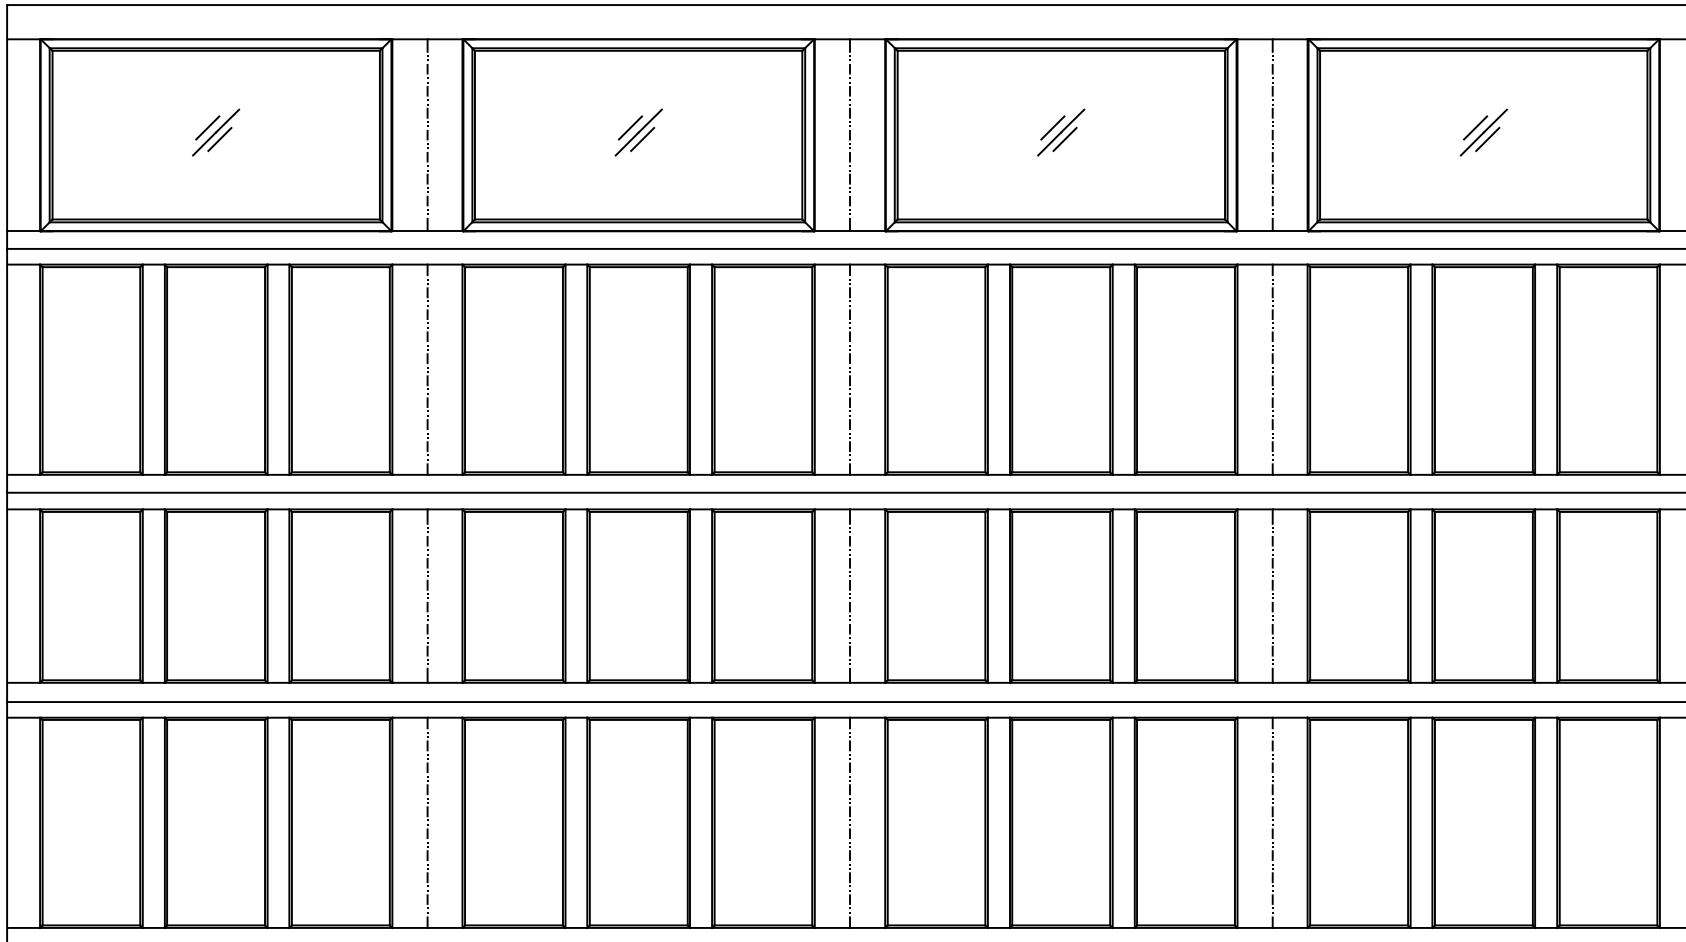

16'0" X 9'0" 9700 PROVIDENCE DESIGN

4 SECTION/4 PANEL

PLAIN TOP SECTION SHOWN

(1) 23.8" & (3) 27.73" SECTIONS