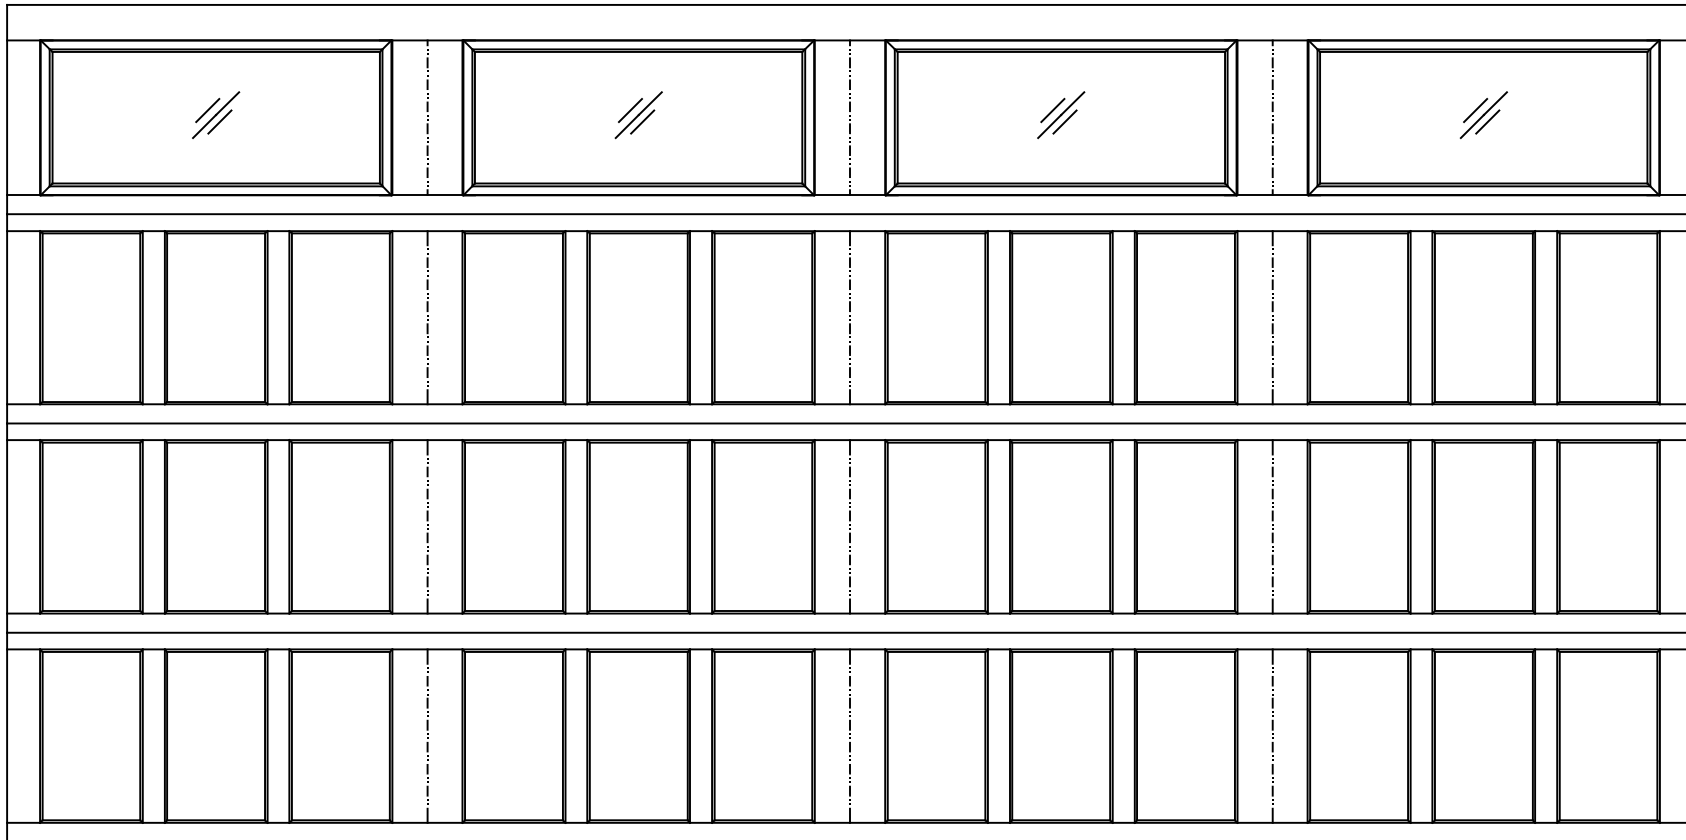

WAYNE-DALTON, A DIVISION OF THE
OVERHEAD DOOR CORP.

EXTERIOR VIEW

WAYNE-DALTON CONFIDENTIAL PROPRIETARY
NOT TO BE DUPLICATED OR REPRINTED WITHOUT
WRITTEN PERMISSION FROM OVERHEAD DOOR CORP.

WWW.WAYNE-DALTON.COM

16'0" X 8'0" 9700 PROVIDENCE DESIGN

4 SECTION/4 PANEL
PLAIN TOP SECTION SHOWN
(4) 23.8" SECTIONS