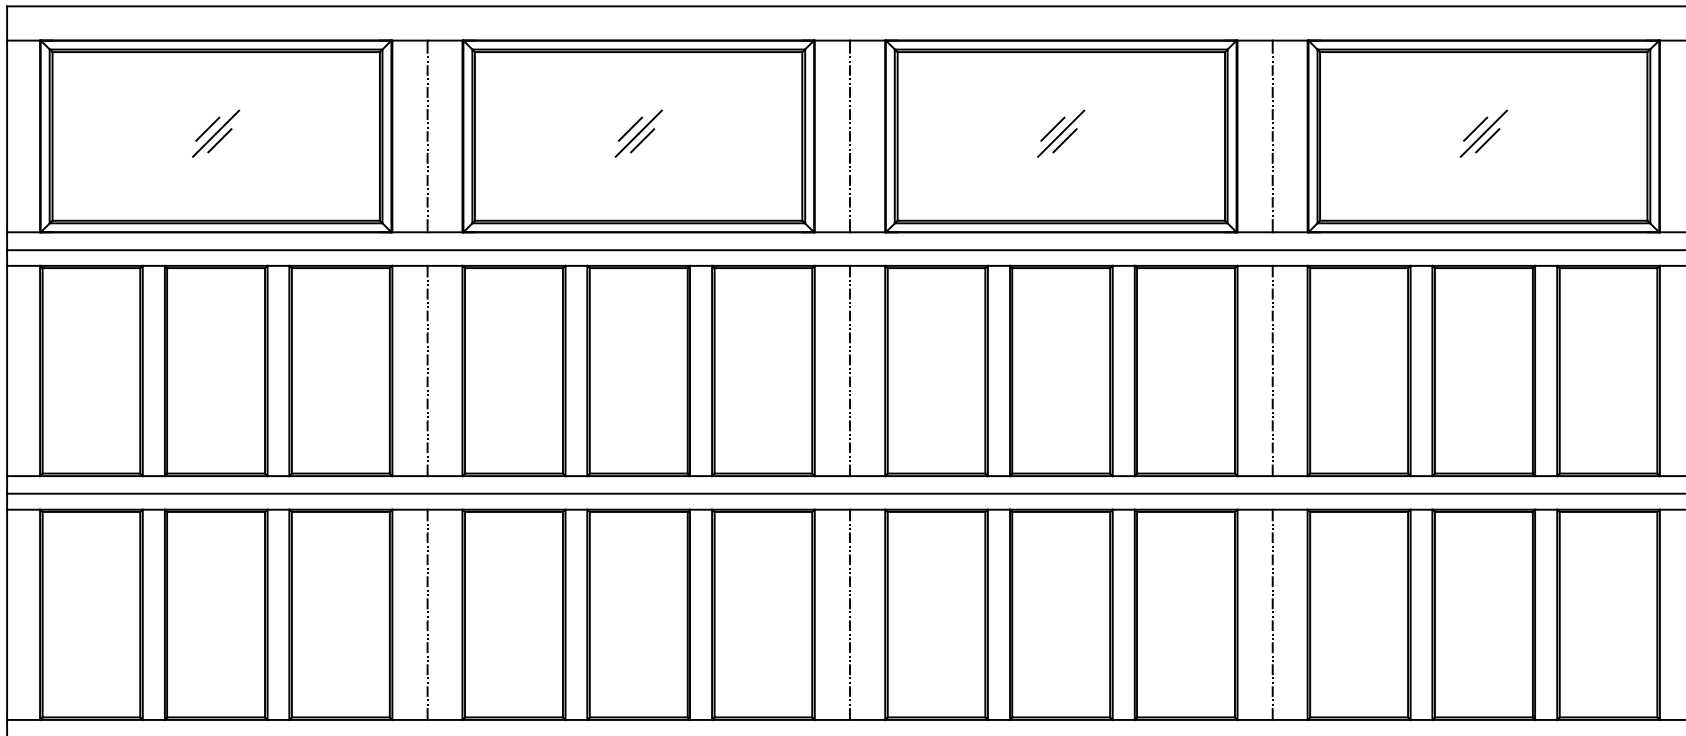

16'0" X 7'0" 9700 PROVIDENCE DESIGN

3 SECTION/4 PANEL  
PLAIN TOP SECTION SHOWN  
(3) 27.73" SECTIONS