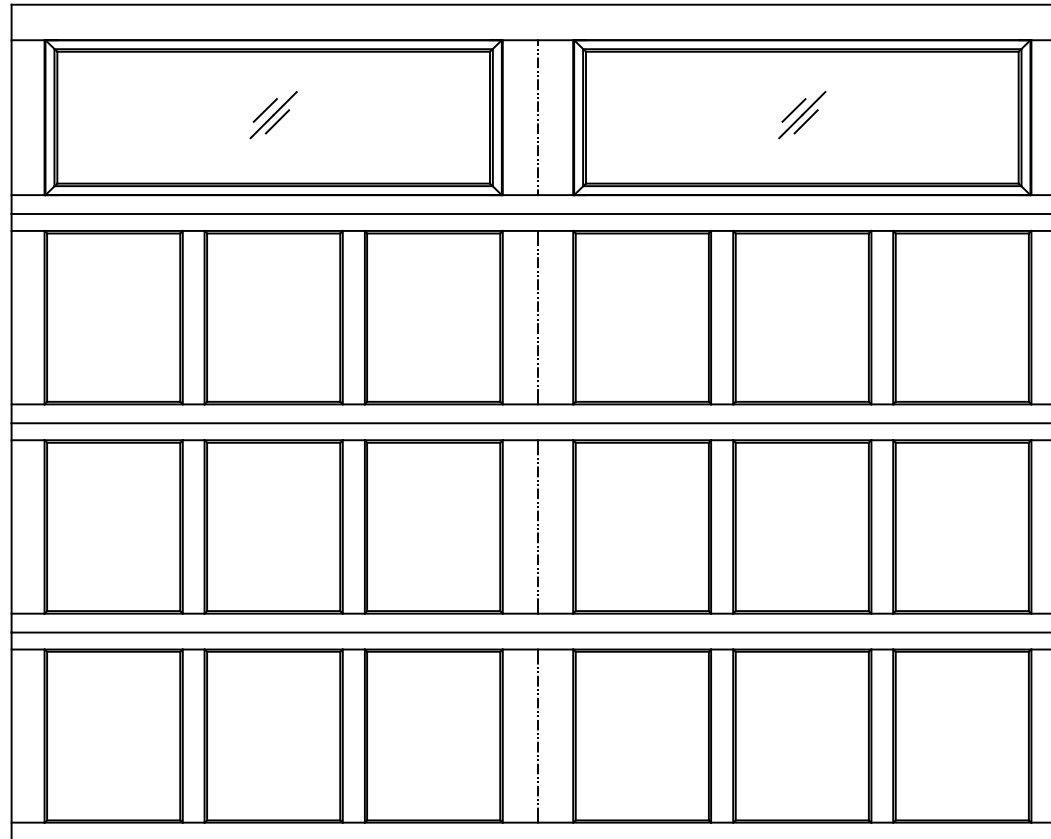

WAYNE-DALTON, A DIVISION OF THE
OVERHEAD DOOR CORP.

EXTERIOR VIEW

WAYNE-DALTON CONFIDENTIAL PROPRIETARY
NOT TO BE DUPLICATED OR REPRINTED WITHOUT
WRITTEN PERMISSION FROM OVERHEAD DOOR CORP.

WWW.WAYNE-DALTON.COM

10'0" X 8'0" 9700 PROVIDENCE DESIGN

4 SECTION/2 PANEL
PLAIN TOP SECTION SHOWN
(4) 23.8" SECTIONS