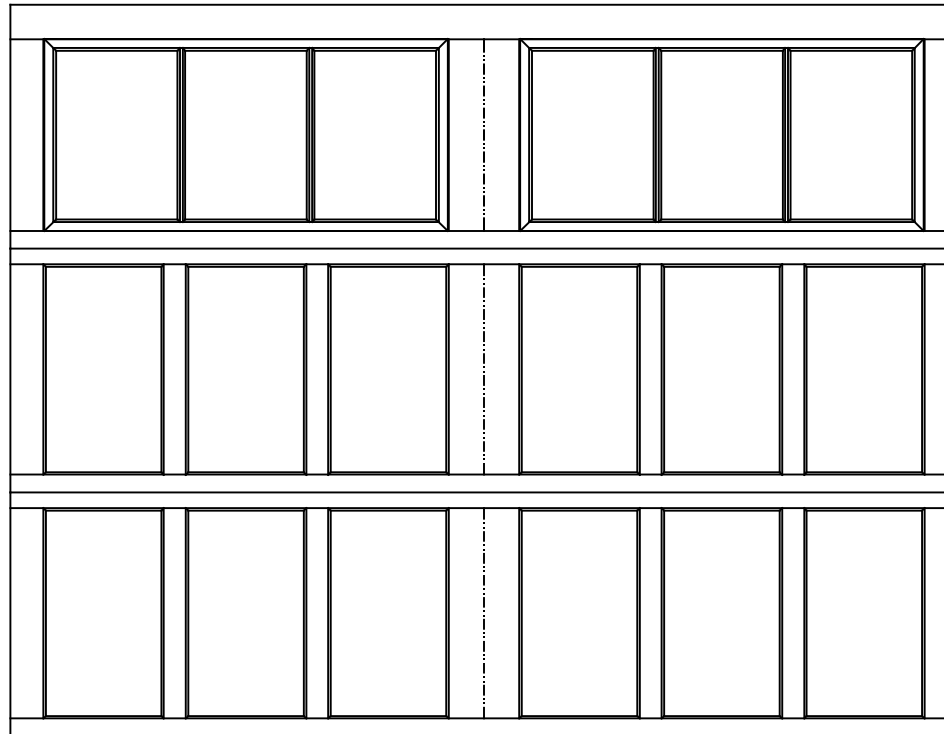

WAYNE-DALTON, A DIVISION OF THE
OVERHEAD DOOR CORP.

EXTERIOR VIEW

WAYNE-DALTON CONFIDENTIAL PROPRIETARY
NOT TO BE DUPLICATED OR REPRINTED WITHOUT
WRITTEN PERMISSION FROM OVERHEAD DOOR CORP.

WWW.WAYNE-DALTON.COM

9'0" X 7'0" 9700 PROVIDENCE DESIGN
3 SECTION/2 PANEL
6 LITE TOP SECTION SHOWN
(3) 27.73" SECTIONS