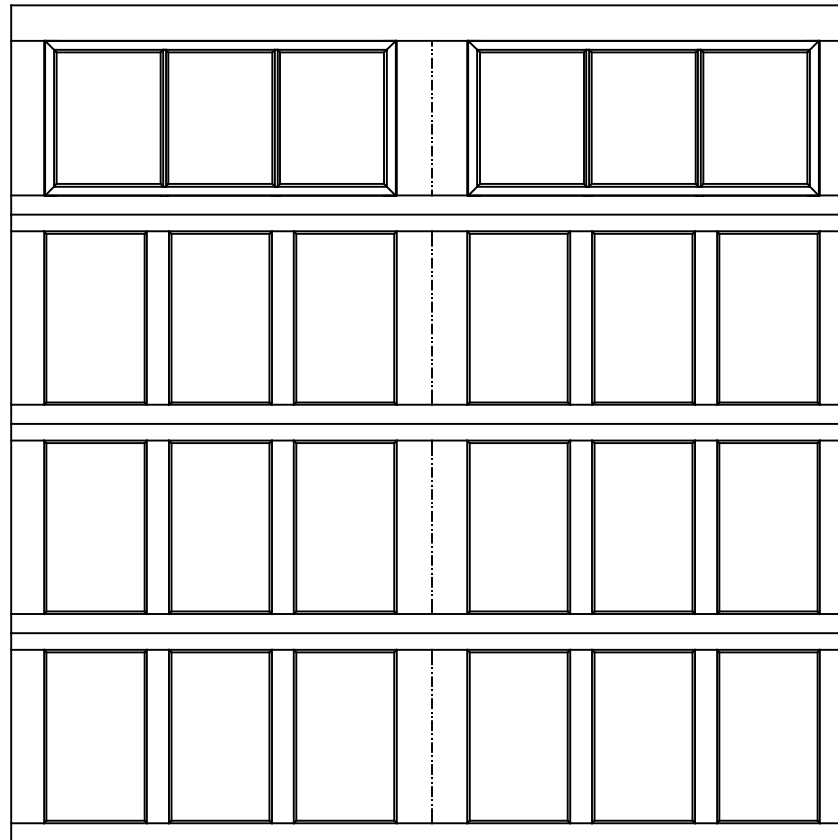

WAYNE-DALTON, A DIVISION OF THE
OVERHEAD DOOR CORP.

EXTERIOR VIEW

WAYNE-DALTON CONFIDENTIAL PROPRIETARY
NOT TO BE DUPLICATED OR REPRINTED WITHOUT
WRITTEN PERMISSION FROM OVERHEAD DOOR CORP.

WWW.WAYNE-DALTON.COM

8'0" X 8'0" 9700 PROVIDENCE DESIGN
4 SECTION/2 PANEL
6 LITE TOP SECTION SHOWN
(4) 23.8" SECTIONS