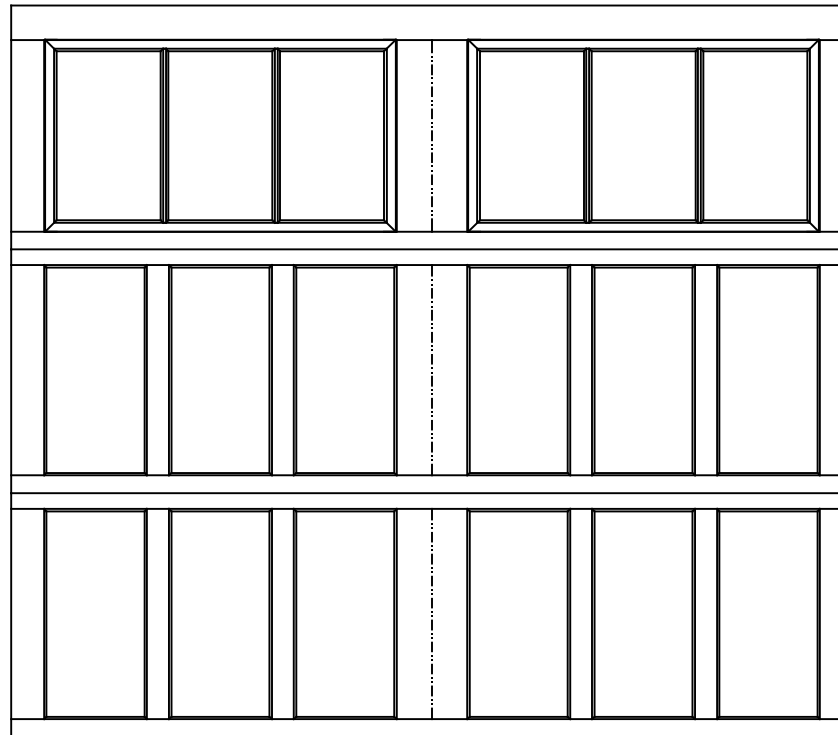

WAYNE-DALTON, A DIVISION OF THE
OVERHEAD DOOR CORP.

EXTERIOR VIEW

WAYNE-DALTON CONFIDENTIAL PROPRIETARY
NOT TO BE DUPLICATED OR REPRINTED WITHOUT
WRITTEN PERMISSION FROM OVERHEAD DOOR CORP.

WWW.WAYNE-DALTON.COM

8'0" X 7'0" 9700 PROVIDENCE DESIGN
3 SECTION/2 PANEL
6 LITE TOP SECTION SHOWN
(3) 27.73" SECTIONS