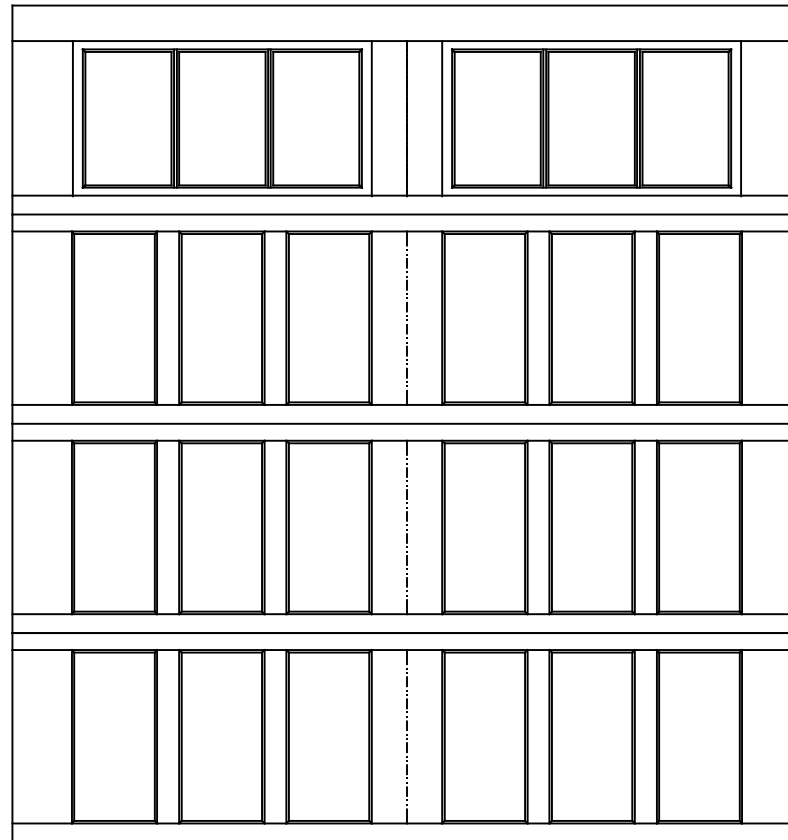

WAYNE-DALTON, A DIVISION OF THE
OVERHEAD DOOR CORP.

EXTERIOR VIEW

WAYNE-DALTON CONFIDENTIAL PROPRIETARY
NOT TO BE DUPLICATED OR REPRINTED WITHOUT
WRITTEN PERMISSION FROM OVERHEAD DOOR CORP.

WWW.WAYNE-DALTON.COM

7'6" X 8'0" 9700 PROVIDENCE DESIGN

4 SECTION/2 PANEL
6LITE TOP SECTION SHOWN
(4) 23.8" SECTIONS