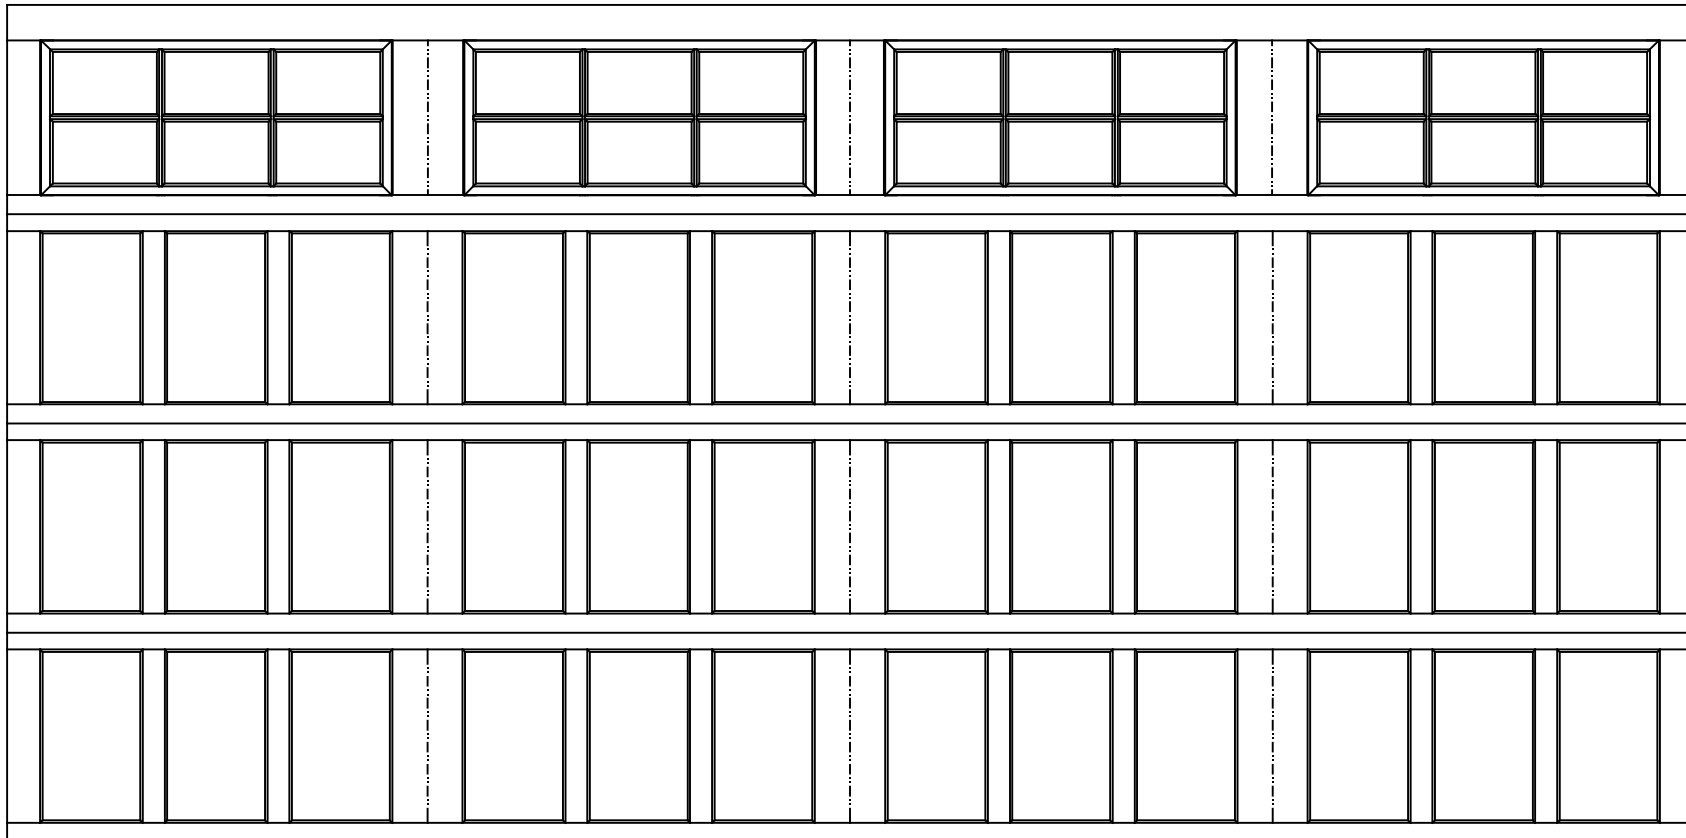

WAYNE-DALTON, A DIVISION OF THE
OVERHEAD DOOR CORP.

EXTERIOR VIEW

WAYNE-DALTON CONFIDENTIAL PROPRIETARY
NOT TO BE DUPLICATED OR REPRINTED WITHOUT
WRITTEN PERMISSION FROM OVERHEAD DOOR CORP.

WWW.WAYNE-DALTON.COM

16'0" X 8'0" 9700 PROVIDENCE DESIGN

4 SECTION/4 PANEL

24 LITE TOP SECTION SHOWN

(4) 23.8" SECTIONS