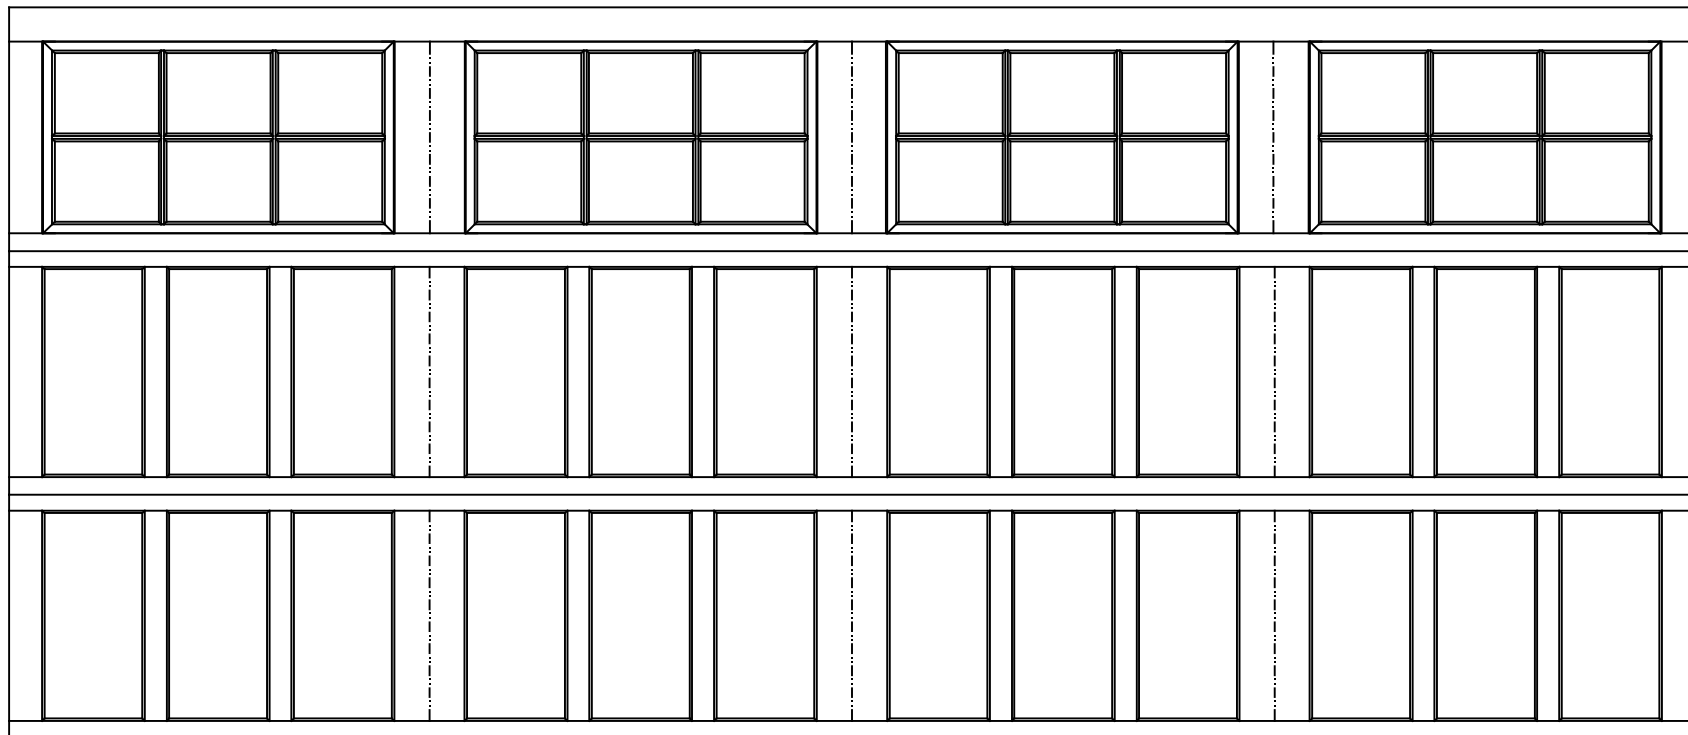

WAYNE-DALTON, A DIVISION OF THE
OVERHEAD DOOR CORP.

EXTERIOR VIEW

WAYNE-DALTON CONFIDENTIAL PROPRIETARY
NOT TO BE DUPLICATED OR REPRINTED WITHOUT
WRITTEN PERMISSION FROM OVERHEAD DOOR CORP.

WWW.WAYNE-DALTON.COM

16'0" X 7'0" 9700 PROVIDENCE DESIGN

3 SECTION/4 PANEL
24 LITE TOP SECTION SHOWN
(3) 27.73" SECTIONS