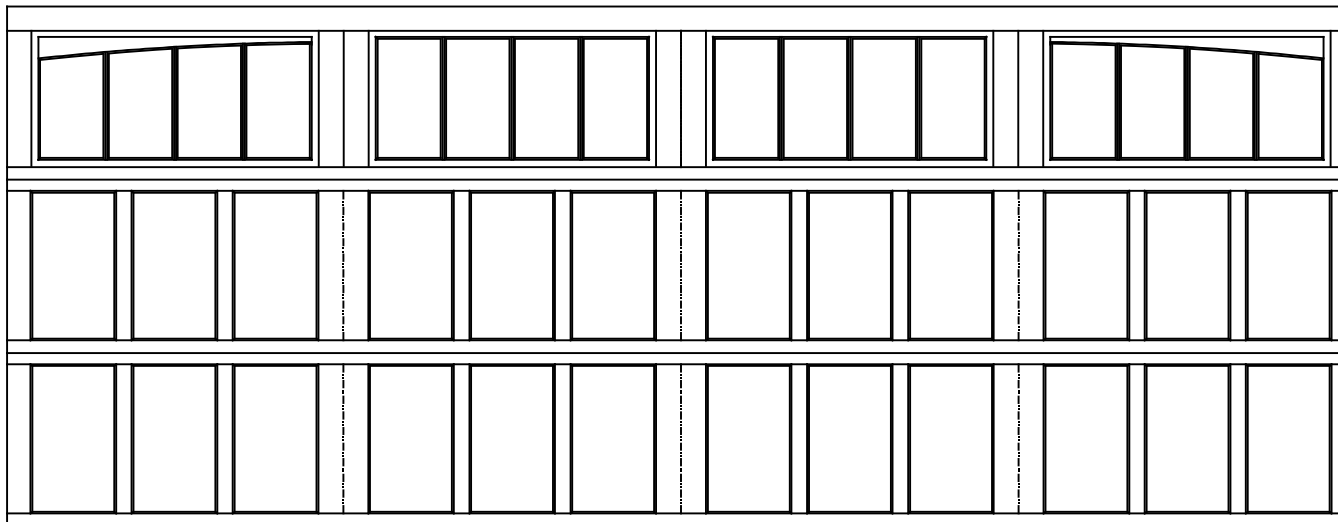

EXTERIOR VIEW

18'0" X 7'0" 9700 PROVIDENCE DESIGN
3 SECTION/ 4 PANEL
16 LITE SINGLE ARCH TOP SECTION SHOWN
(3) 27.73" SECTIONS