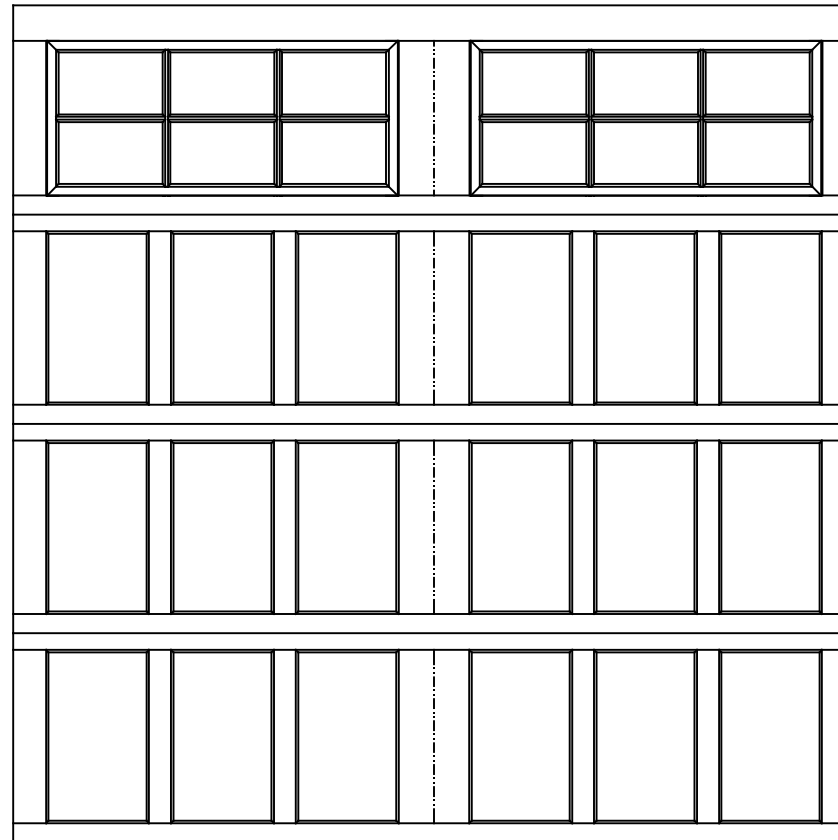

WAYNE-DALTON, A DIVISION OF THE
OVERHEAD DOOR CORP.

EXTERIOR VIEW

WAYNE-DALTON CONFIDENTIAL PROPRIETARY
NOT TO BE DUPLICATED OR REPRINTED WITHOUT
WRITTEN PERMISSION FROM OVERHEAD DOOR CORP.

WWW.WAYNE-DALTON.COM

8'0" X 8'0" 9700 PROVIDENCE DESIGN

4 SECTION/2 PANEL

12 LITE TOP SECTION SHOWN

(4) 23.8" SECTIONS